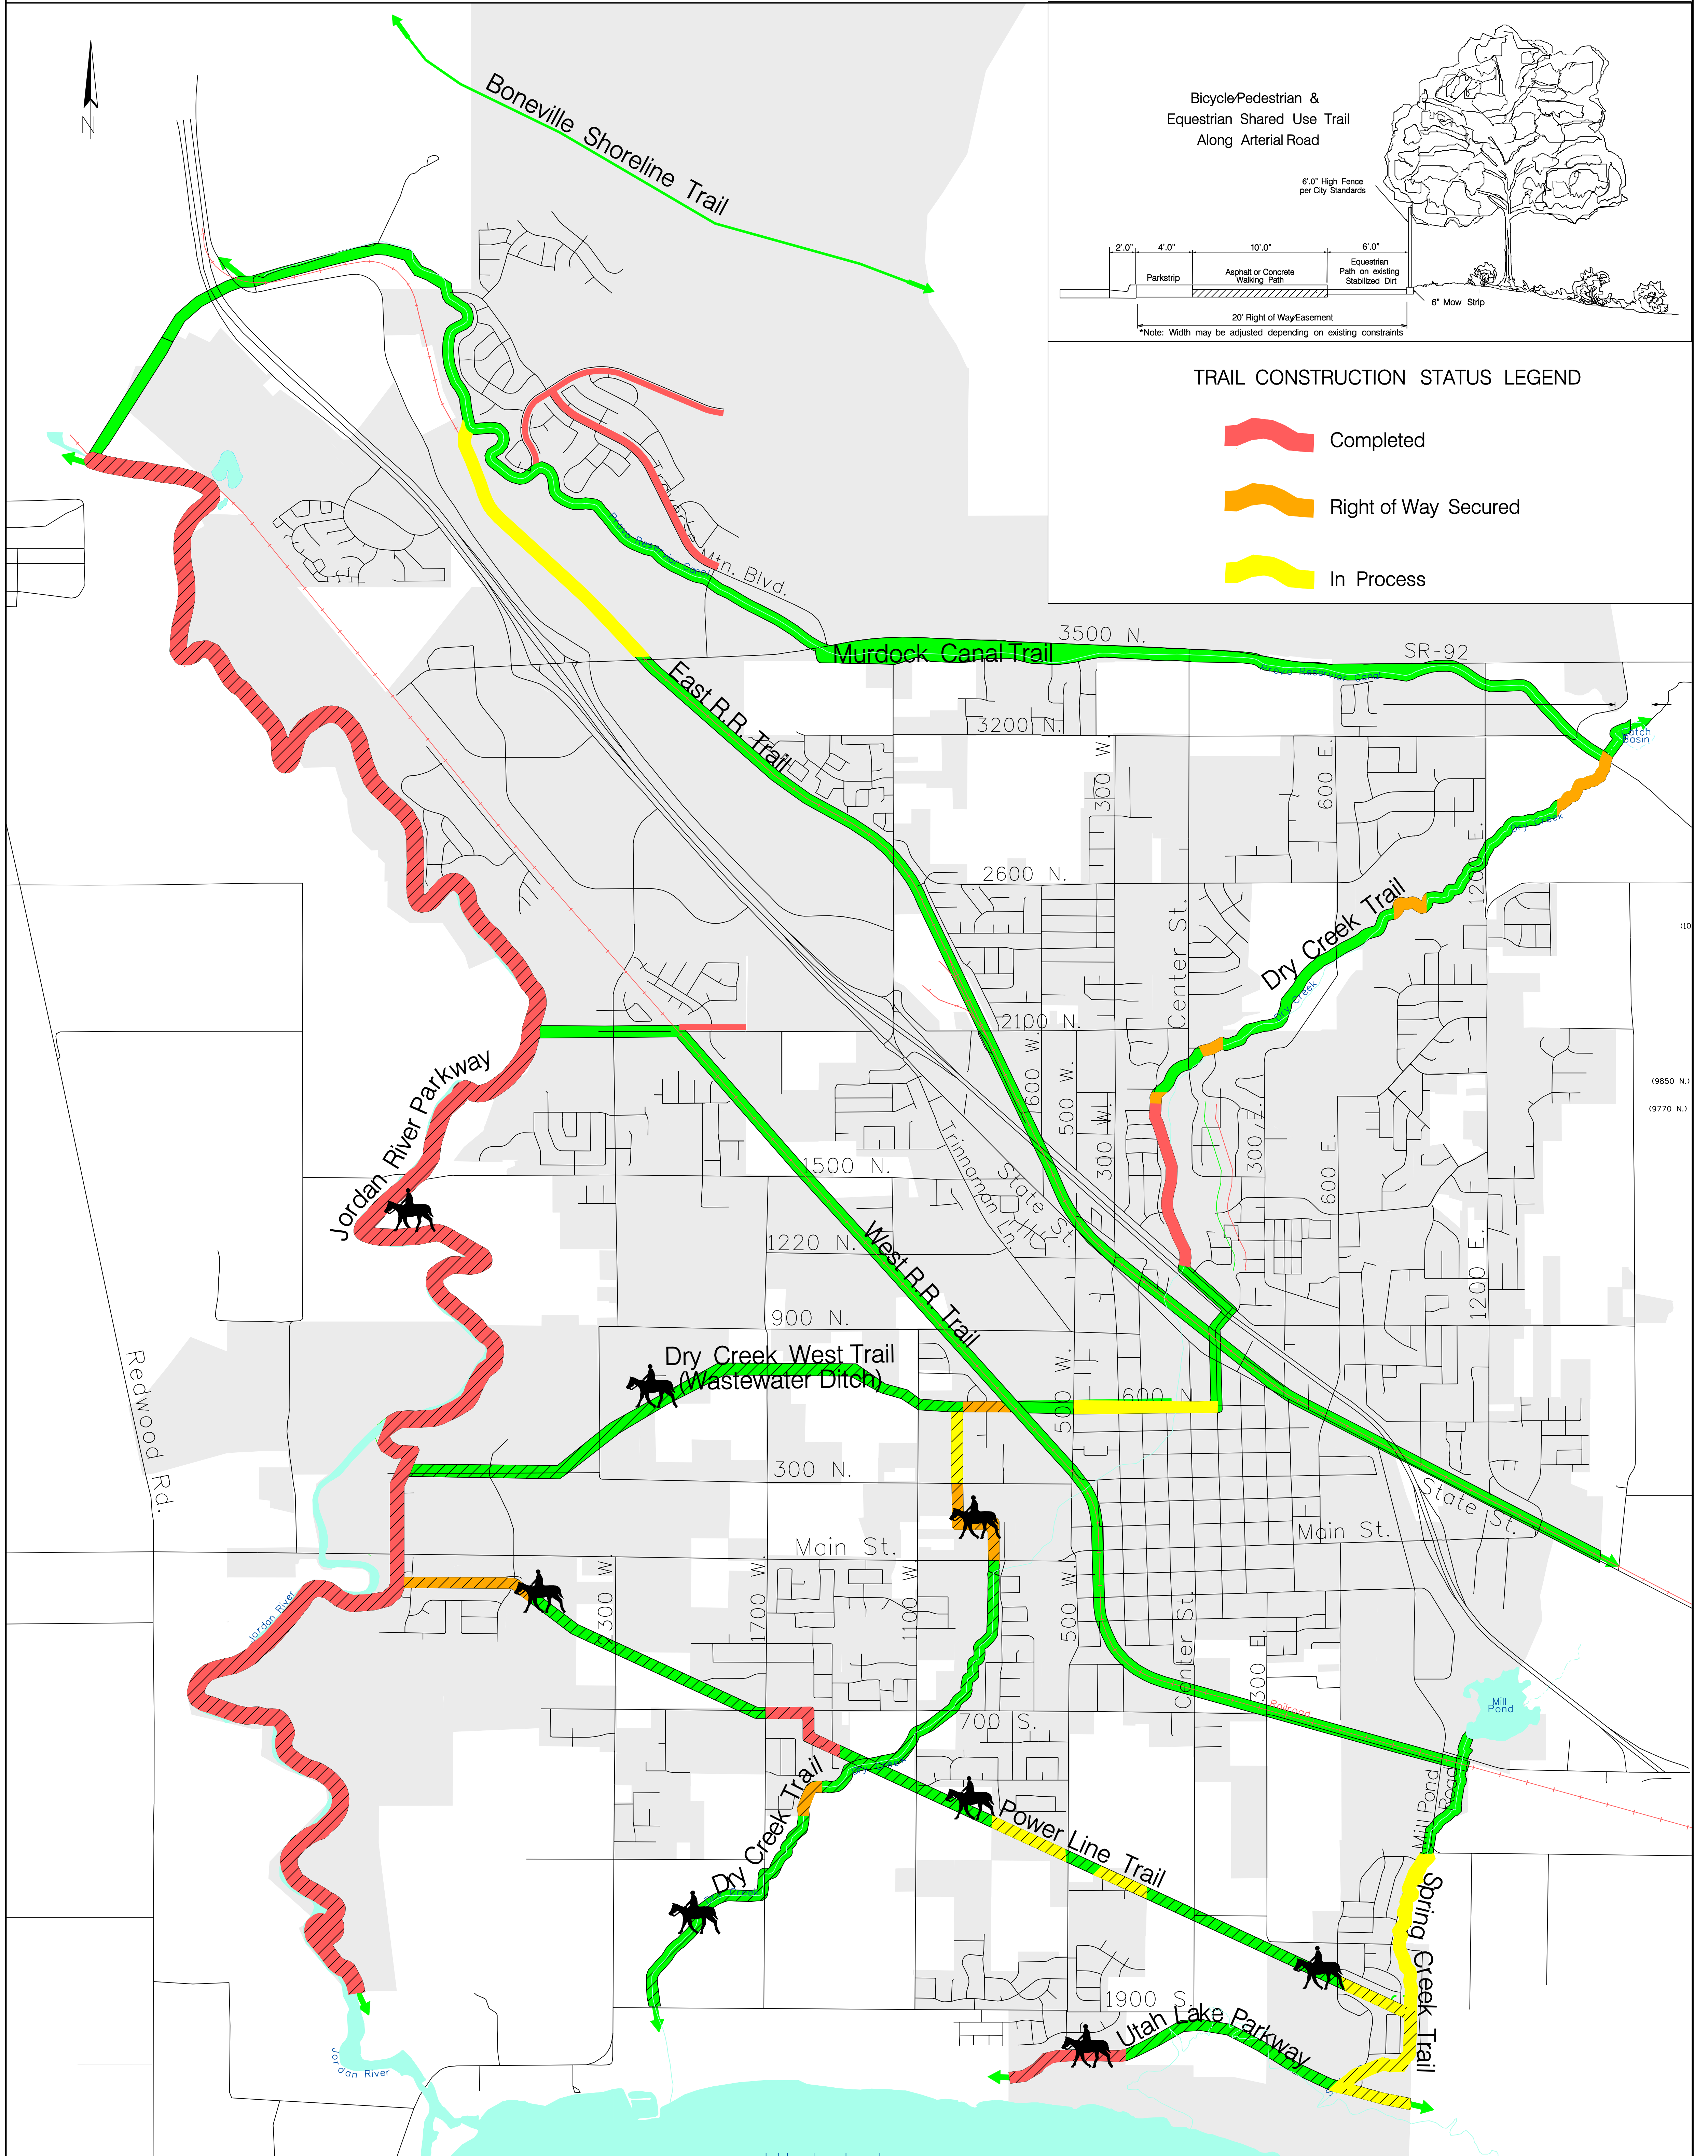

Lehi City Trails Plan

TYPICAL TRAIL SECTIONS

TRAIL TYPE LEGEND