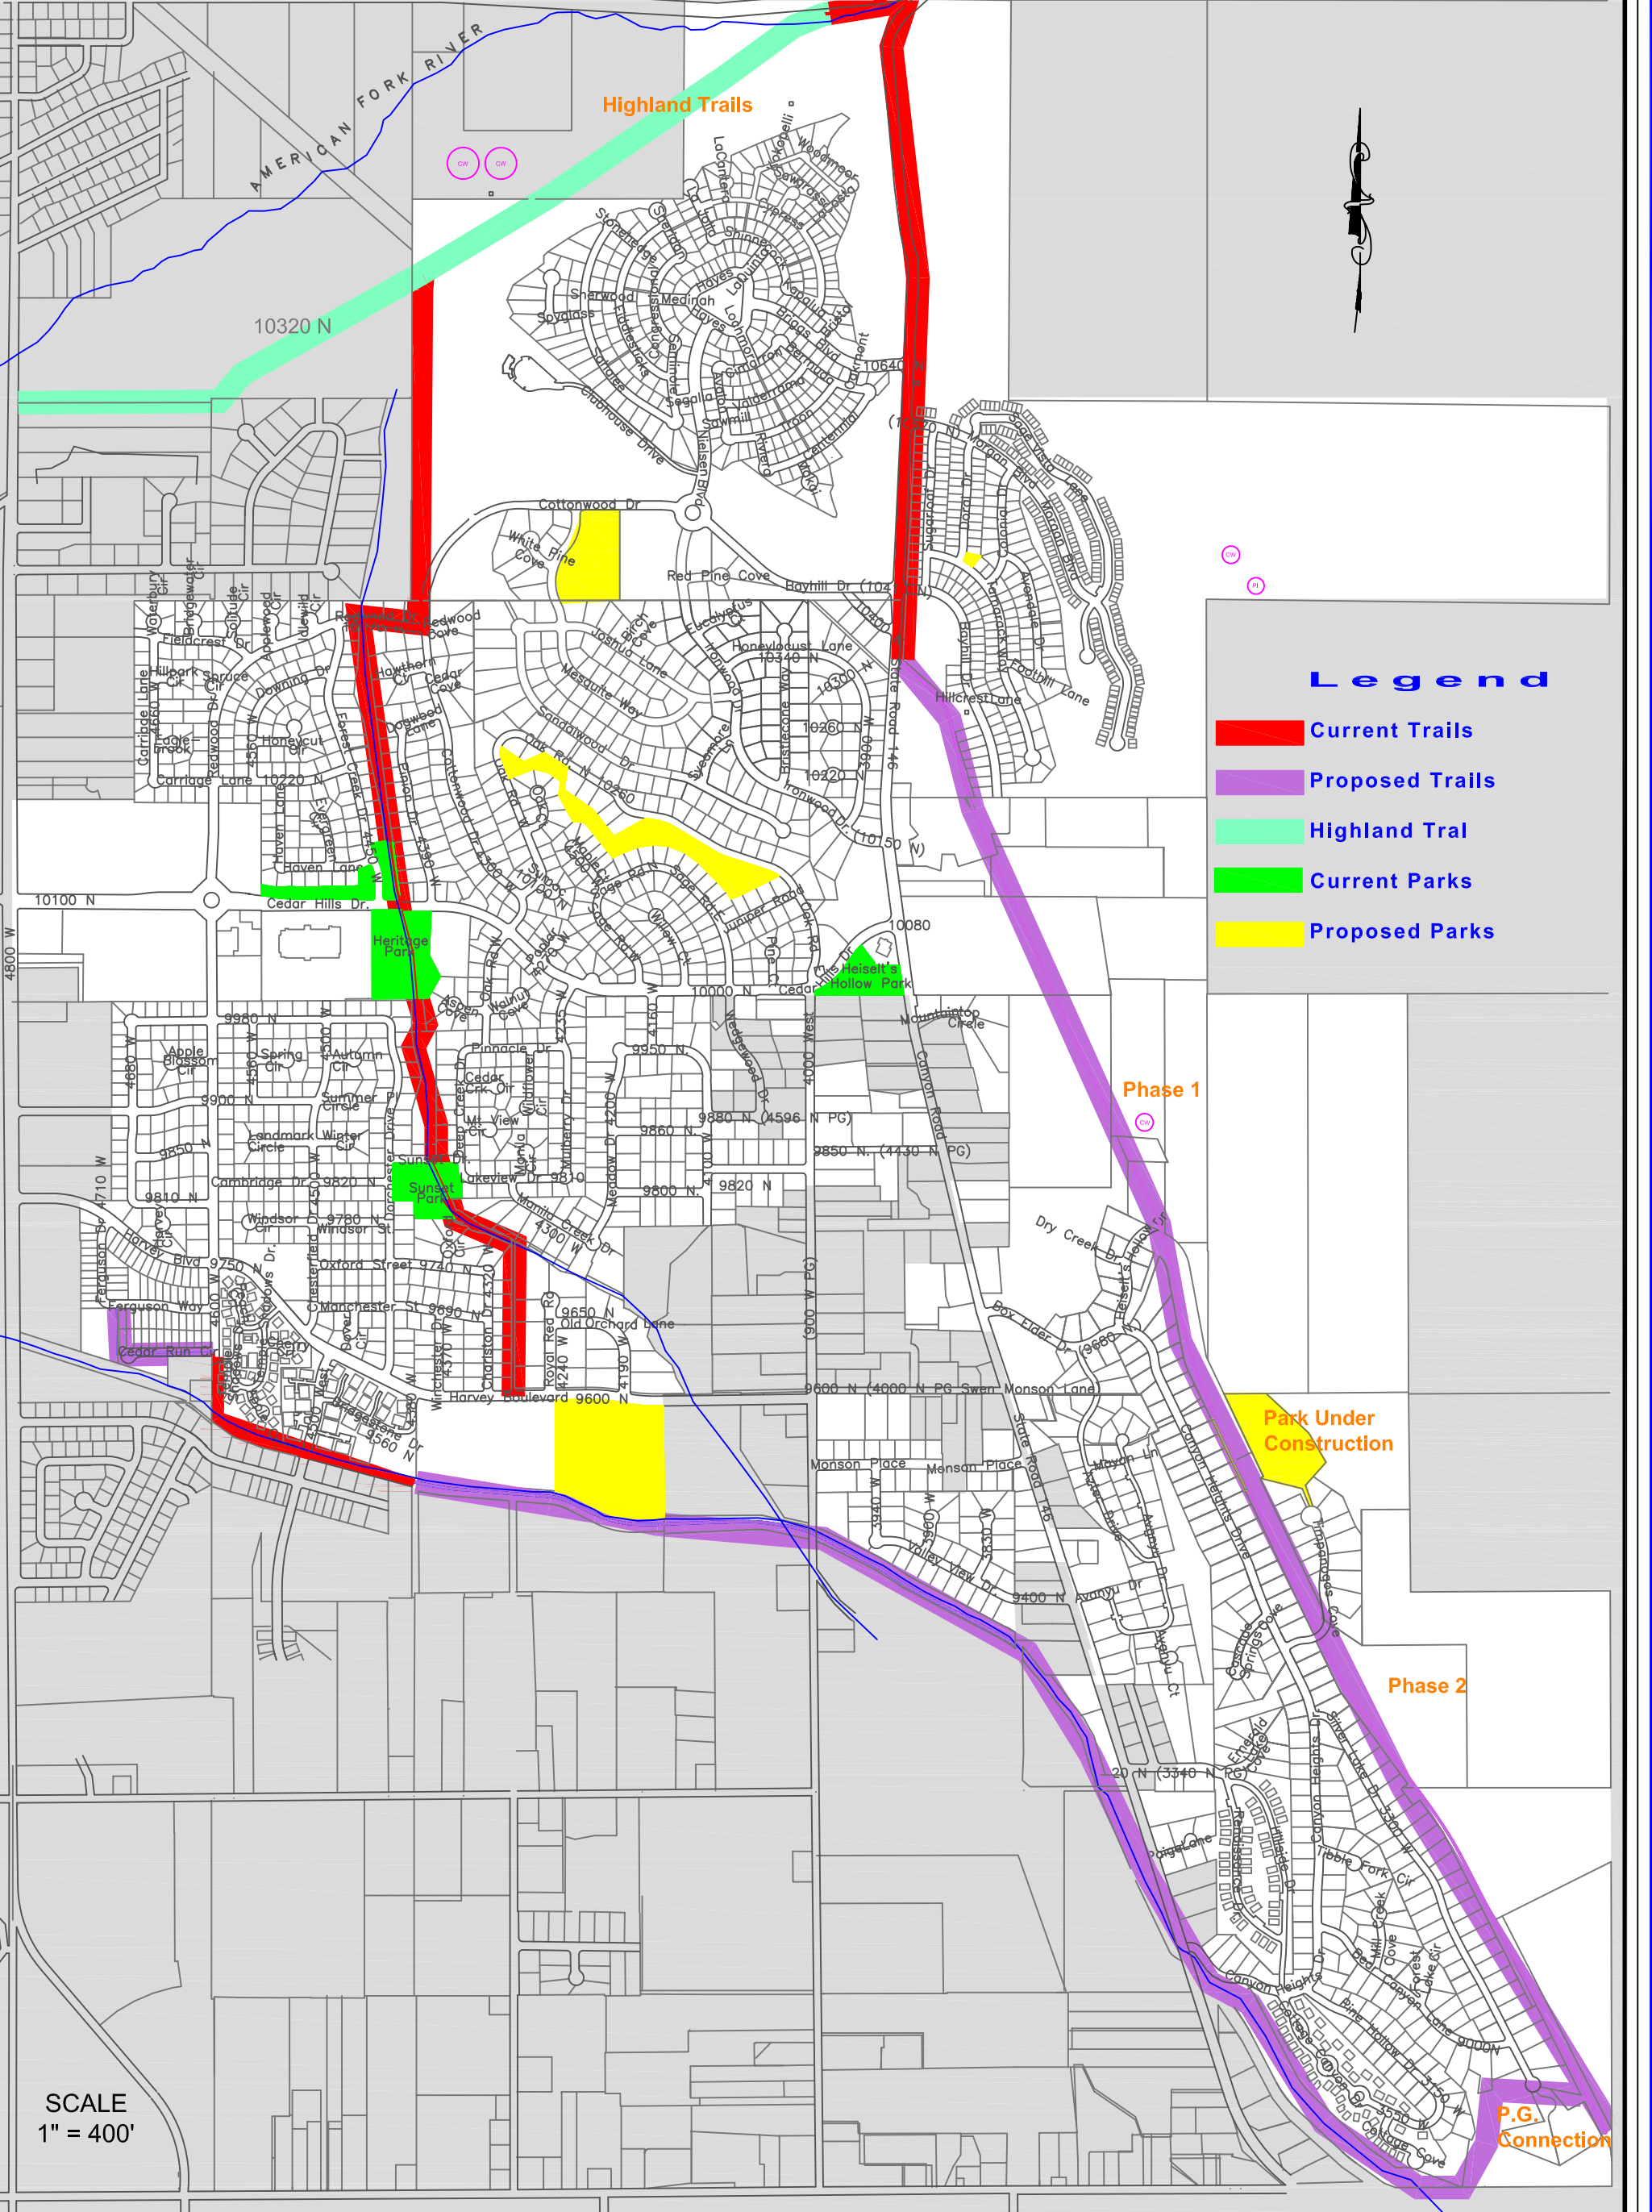

## Legend

- █ Current Trails
- █ Proposed Trails
- █ Highland Trail
- █ Current Parks
- █ Proposed Parks

SCALE  
1" = 400'

P.G.  
Connection