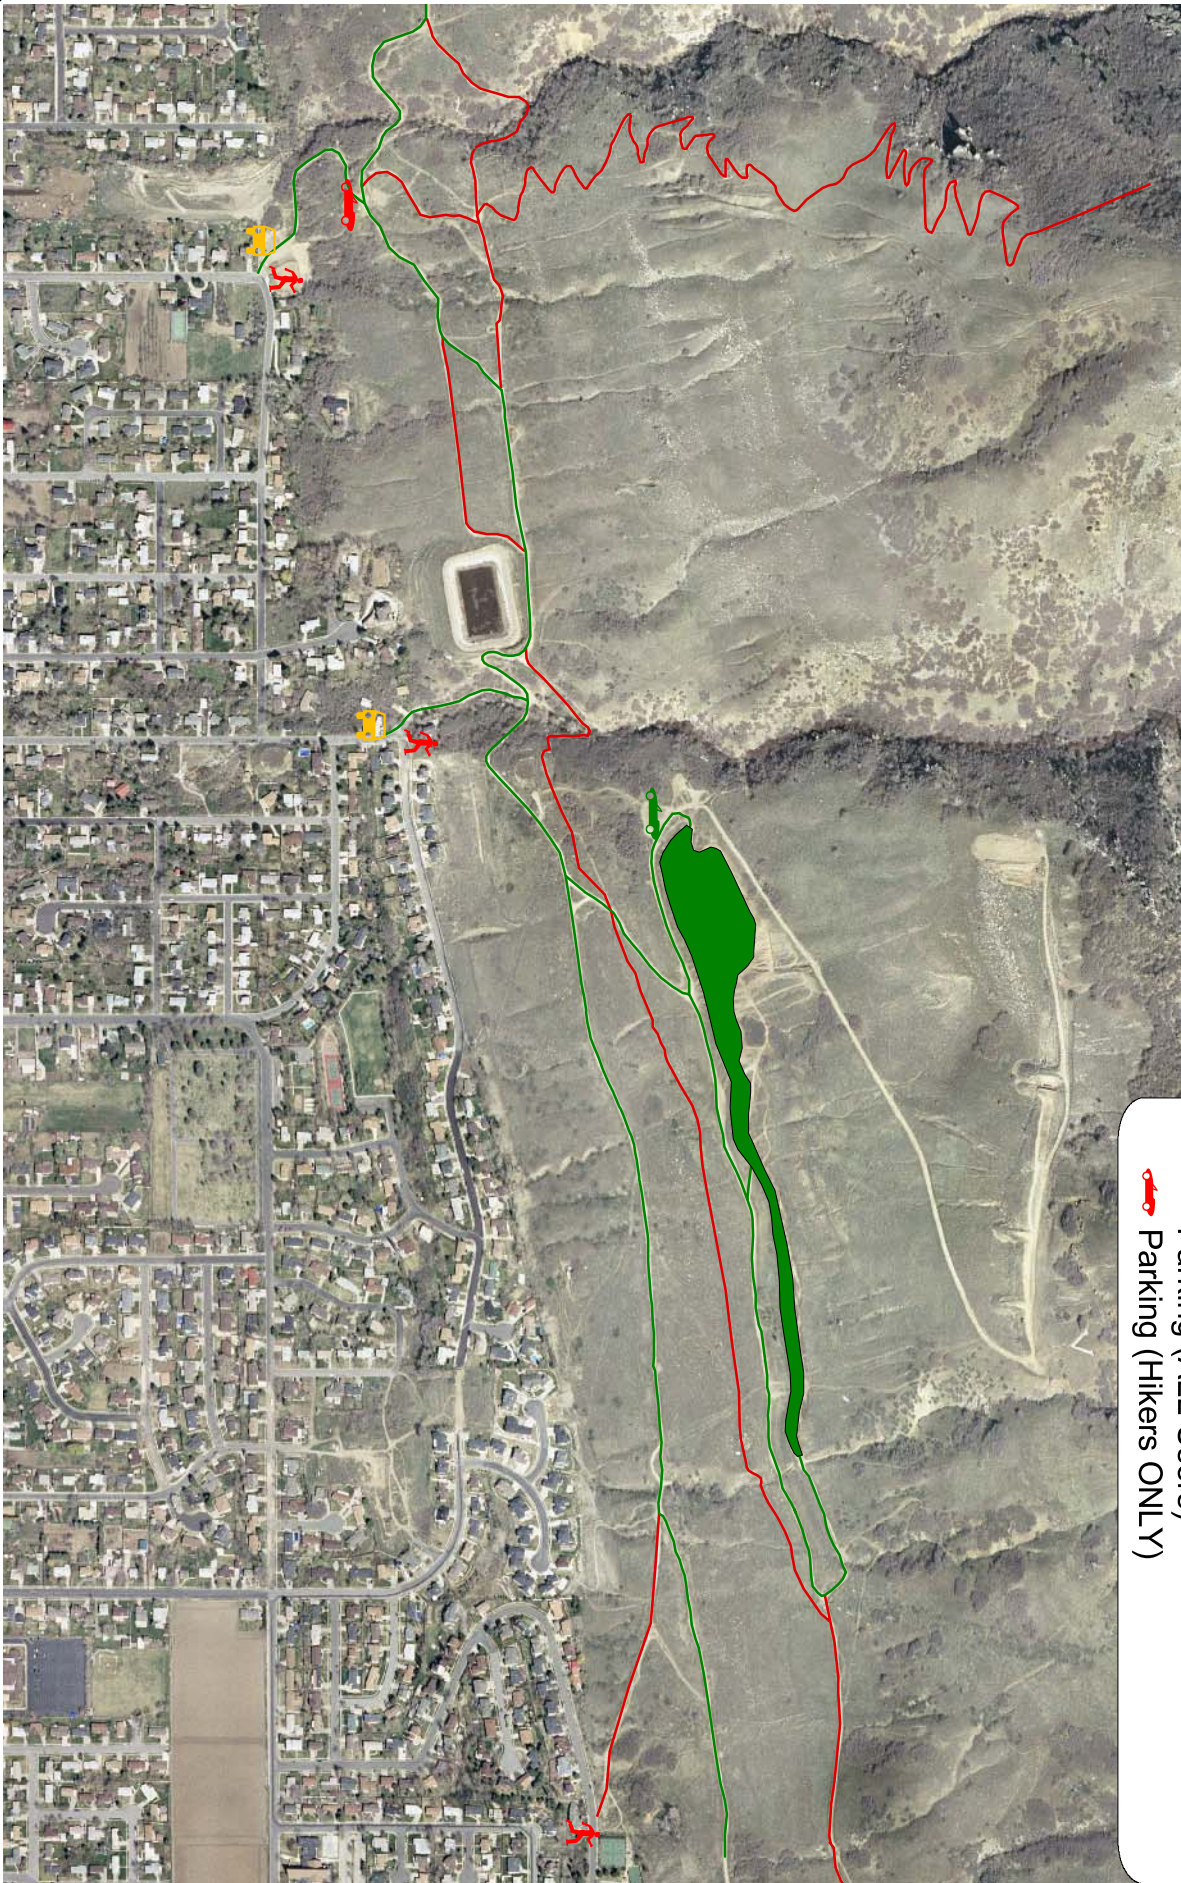

Centerville City Trail System Map Hillside Area - South

Trail System Key

- All uses allowed
- No motorized vehicles allowed on red trails
- Trail Access**
 - Pedestrian - Bicycle - Horses
 - Motorized Vehicles
 - Parking (ALL Users)
 - Parking (Hikers ONLY)