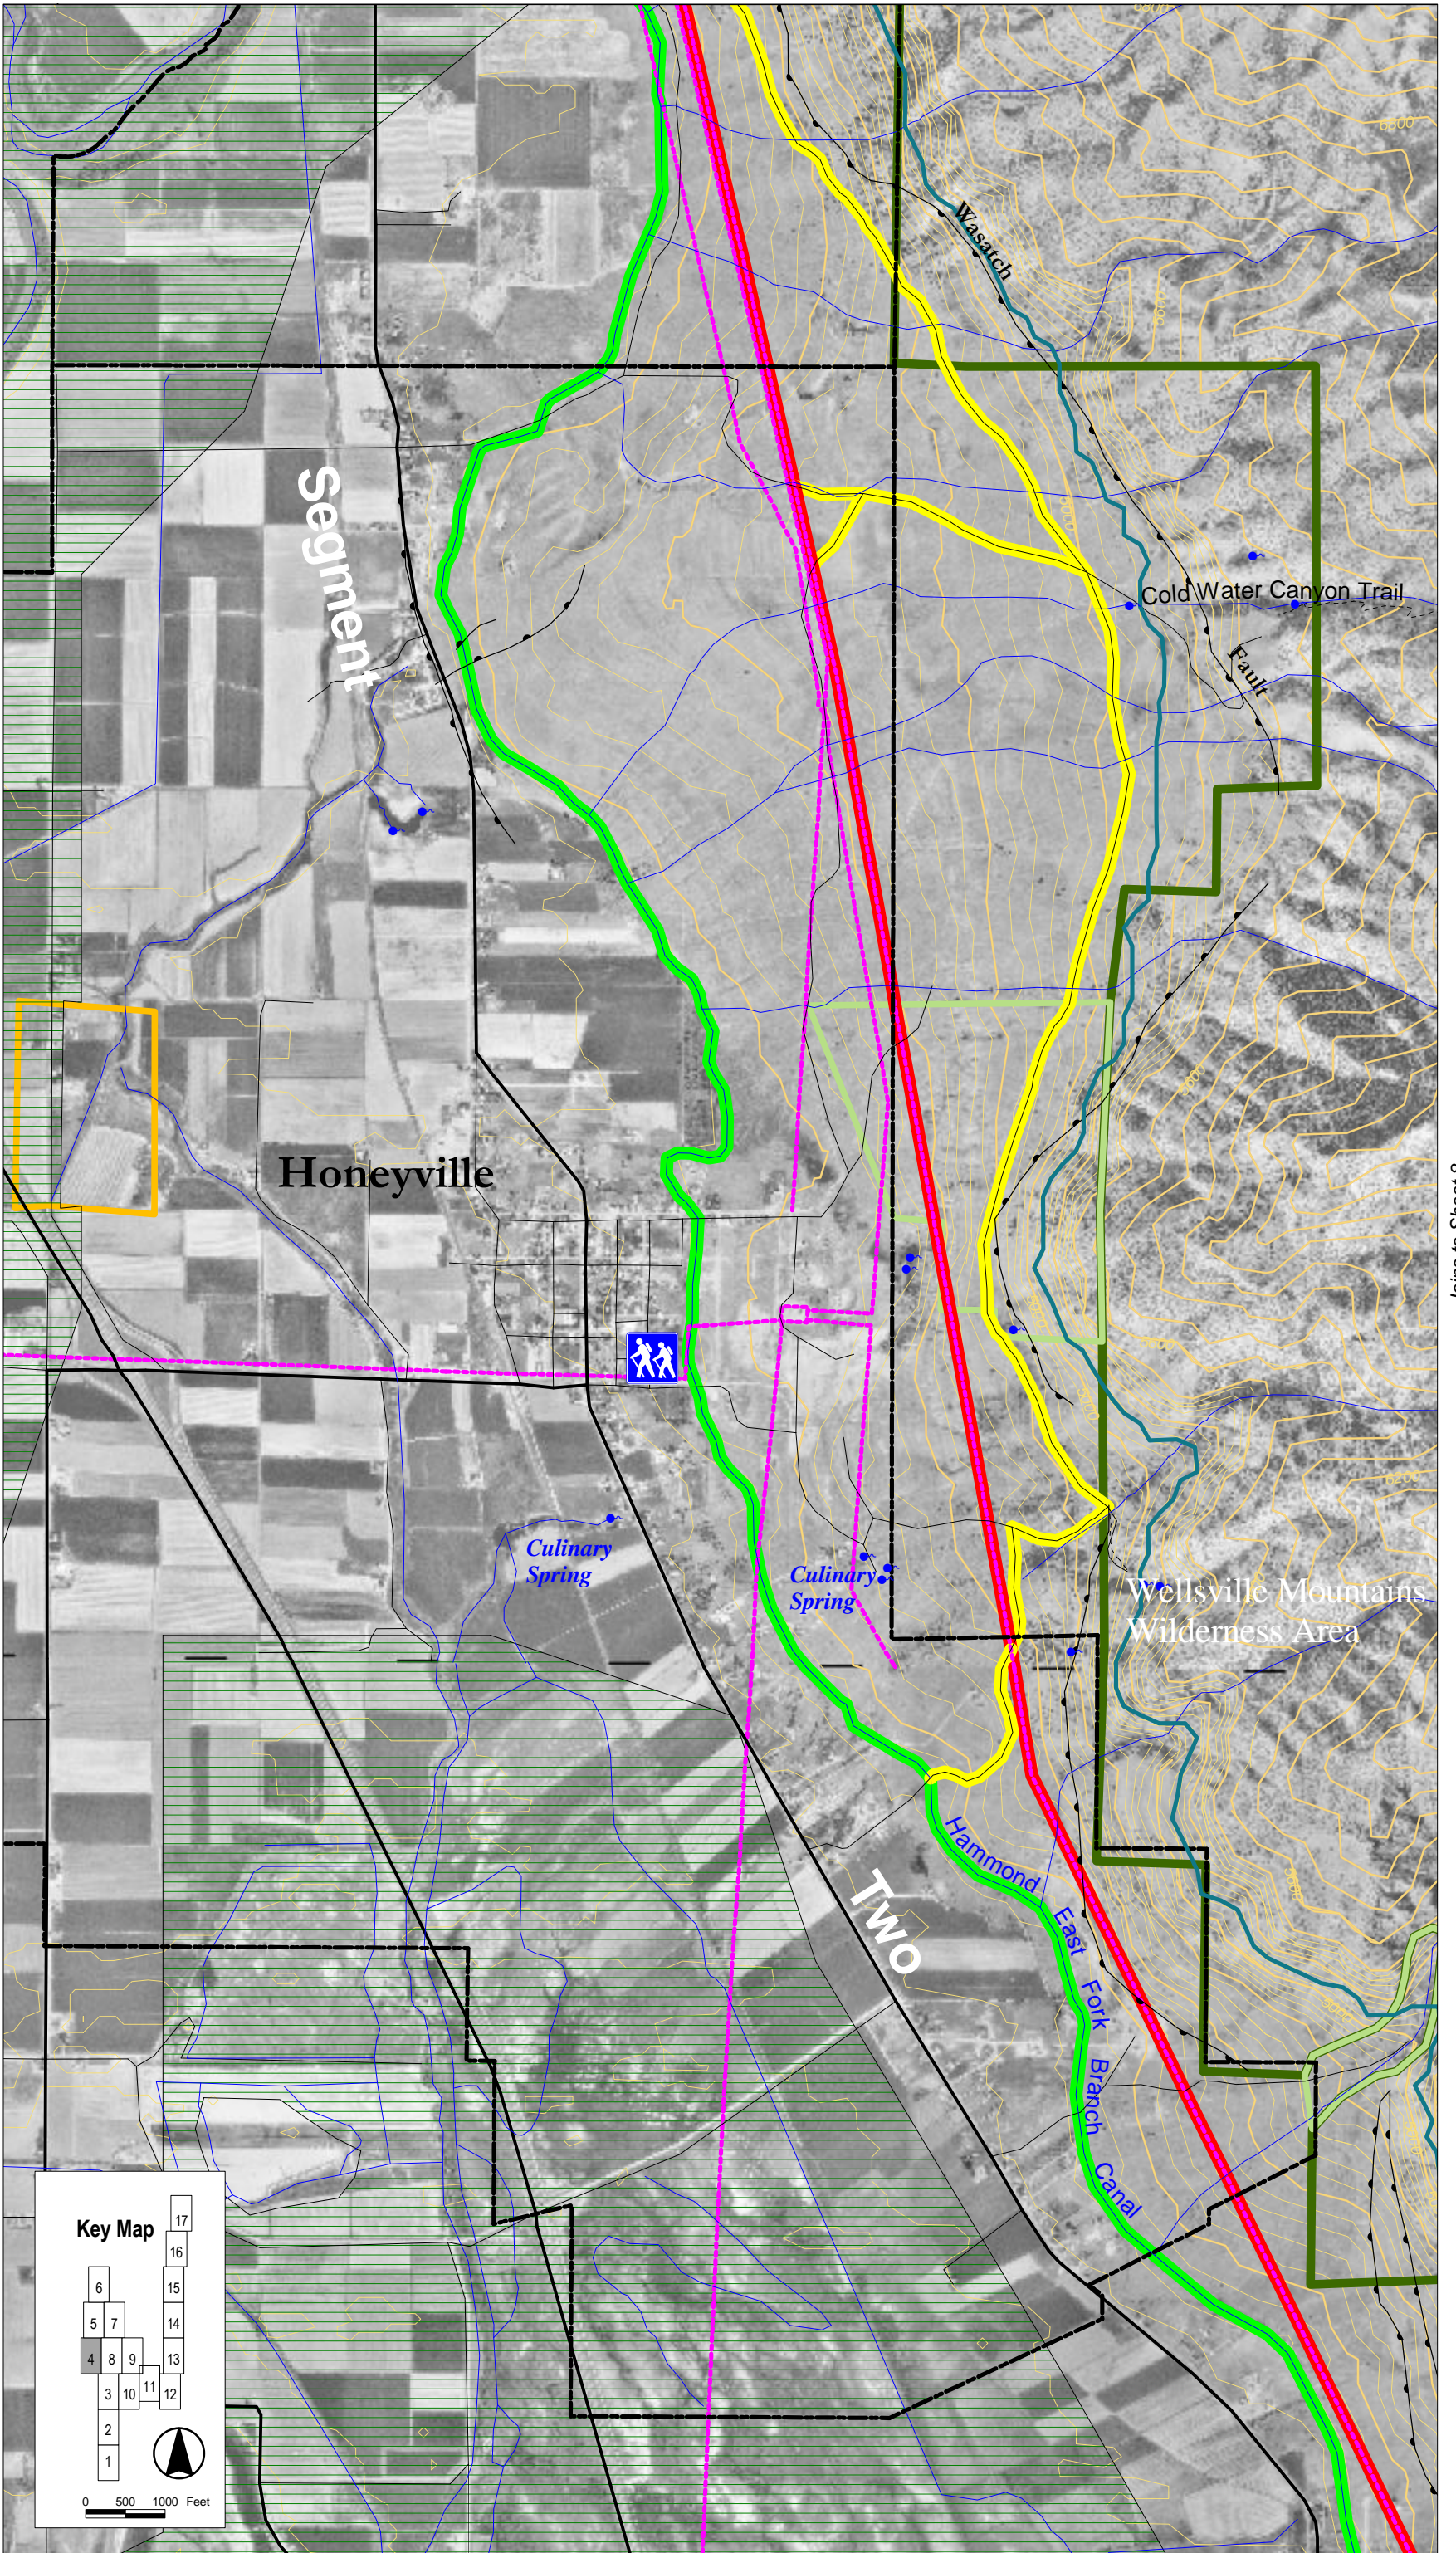

Segment

Three

No Join

Joins to Sheet 8

No Join

Joins to Sheet 3

No Join

Joins to Sheet 10

No Join

No Join

Brigham City

Box Elder Canyon

One High

Perry

Perry Canyon

Segment

Facer Creek

Key Map

0 500 1000 Feet