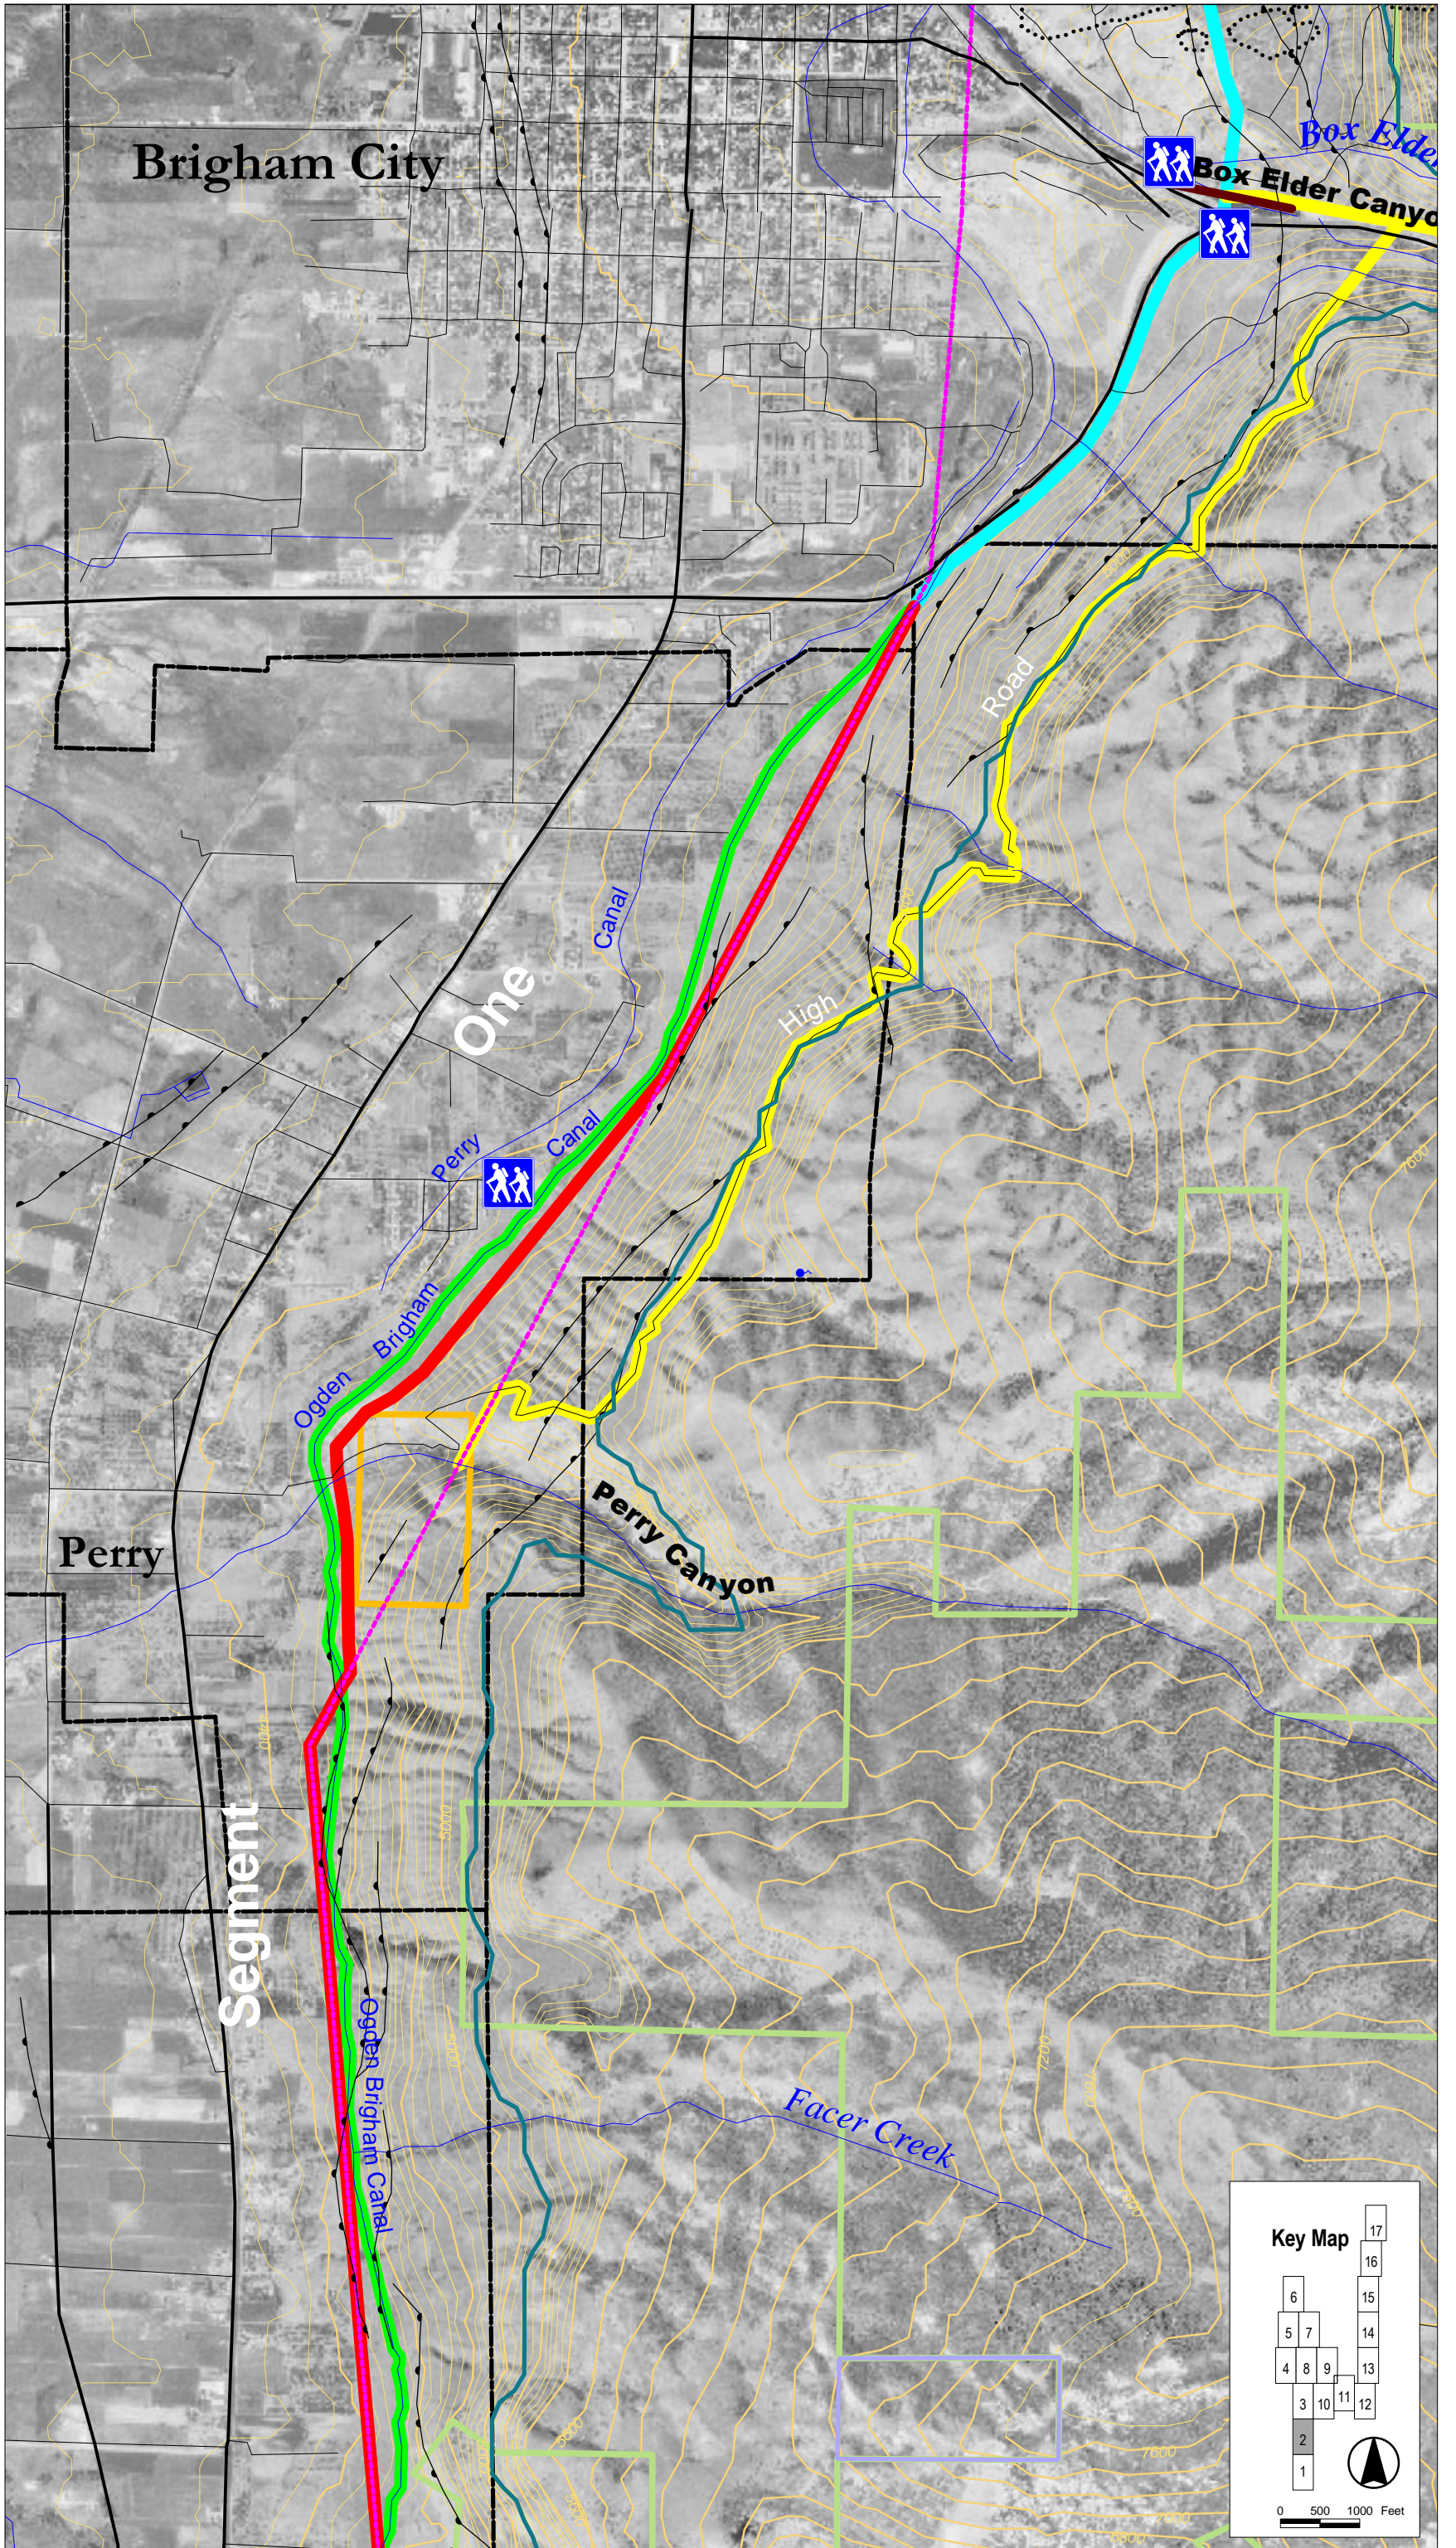

Segment

Three

No Join

Joins to Sheet 8

No Join

Joins to Sheet 3

No Join

Joins to Sheet 10

No Join

No Join

Brigham City

Box Elder Canyon

One High

Perry

Perry Canyon

Segment

Facer Creek

Key Map

0 500 1000 Feet