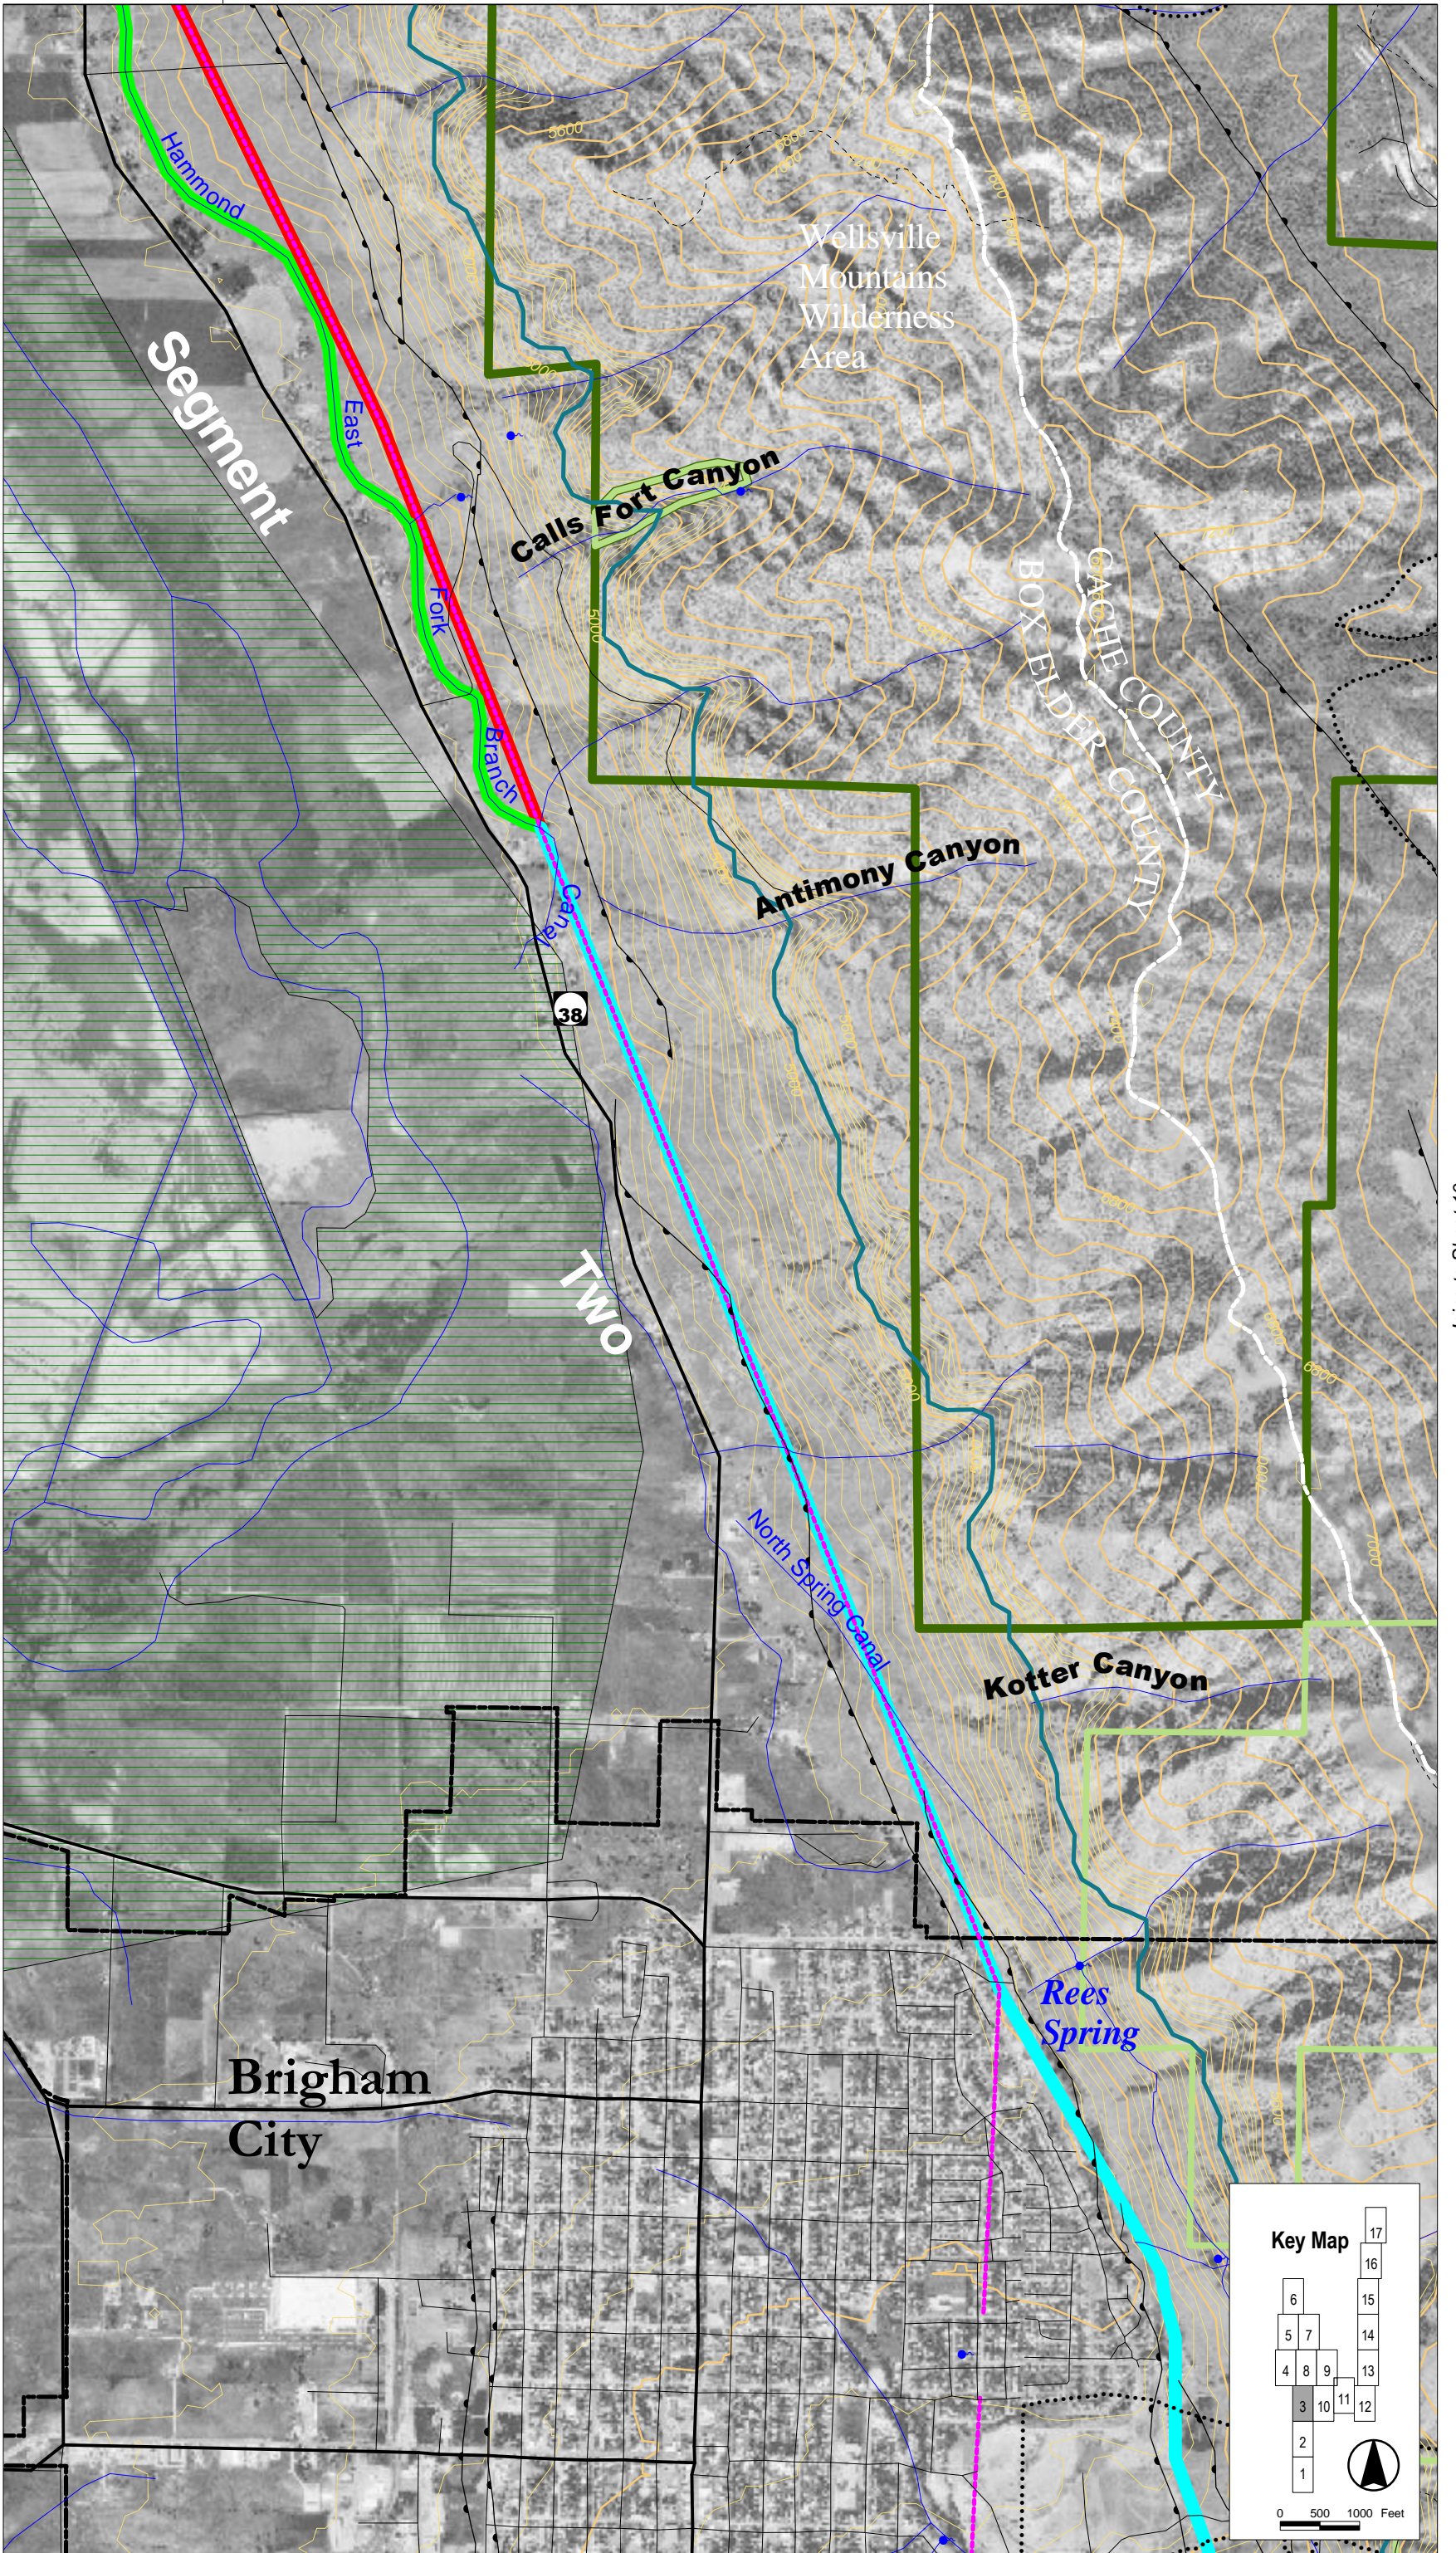

Segment

Three

No Join

Joins to Sheet 8

No Join

Joins to Sheet 3

No Join

Joins to Sheet 10

No Join

No Join

Brigham City

Box Elder Canyon

One High

Perry

Perry Canyon

Segment

Facer Creek

Key Map

0 500 1000 Feet