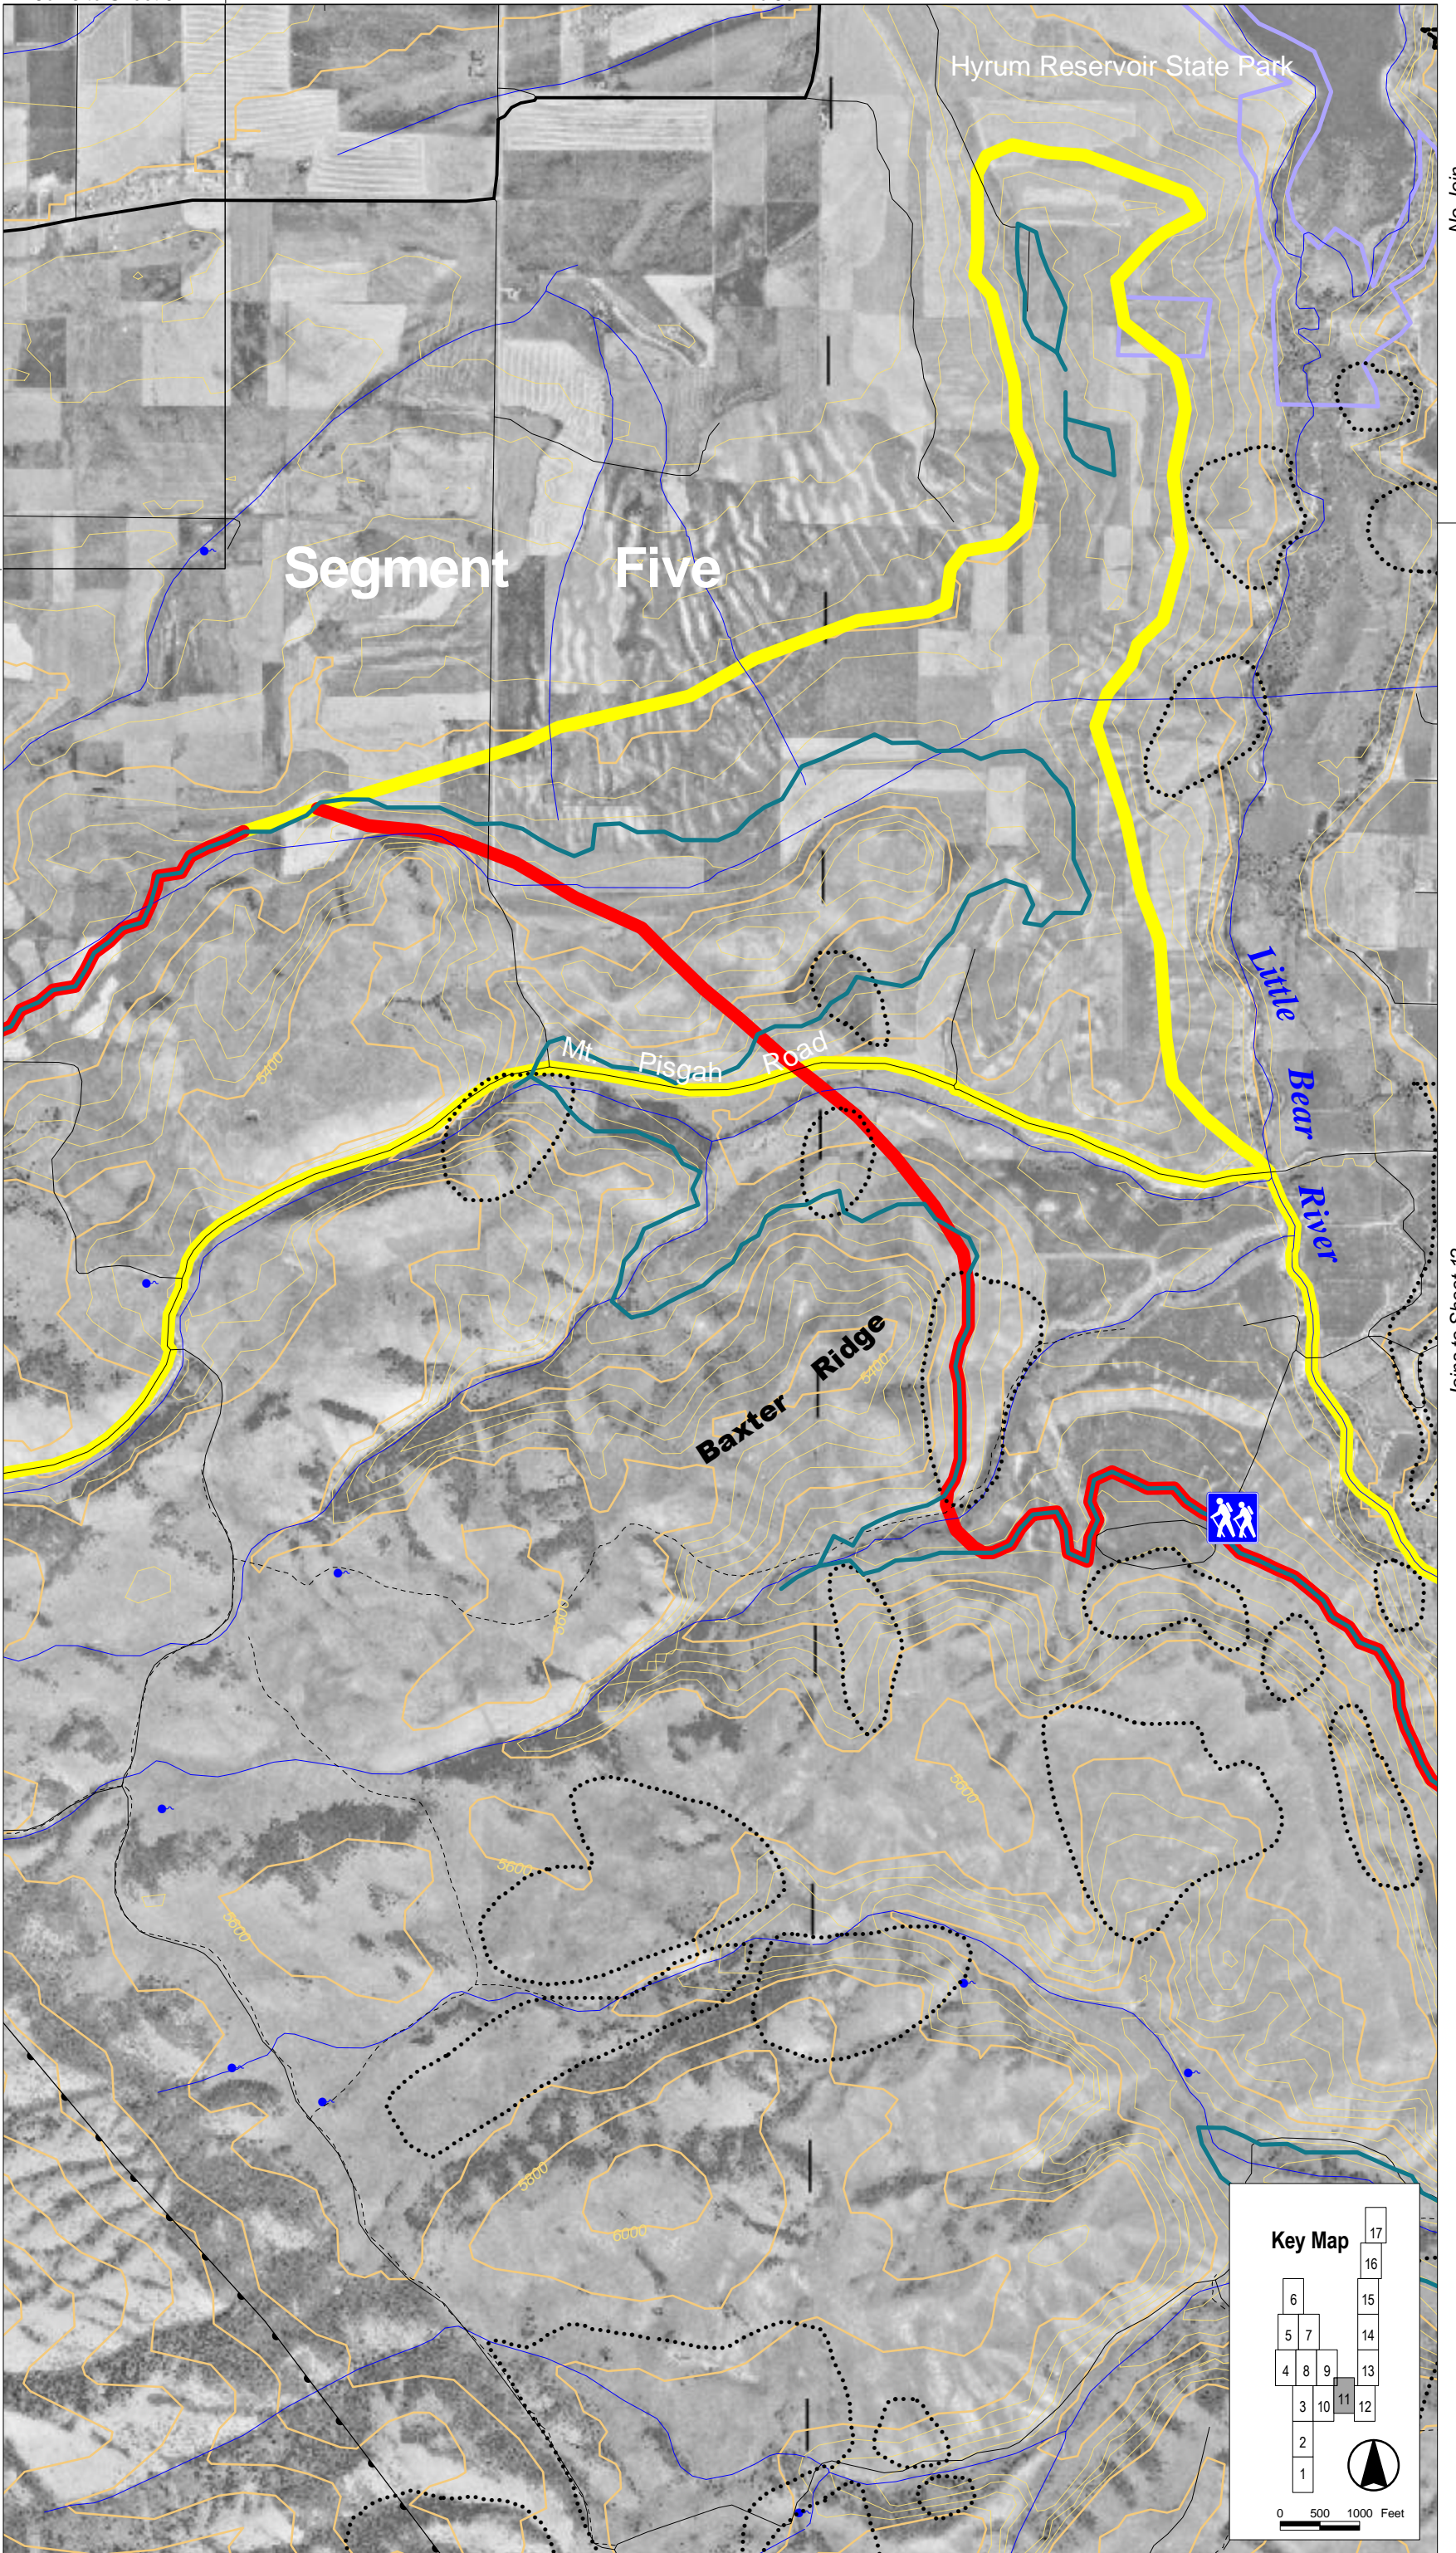

Joins to Sheet 11

No Join

No Join

No Join

Joins to Sheet 9

No Join

Joins to Sheet 9

Joins to Sheet 10

# Segment Five

Hyrum Reservoir State Park

Mt. Pisgah Road

Baxter Ridge

Little Bear River

**Key Map**

				17
				16
6				15
5	7			14
4	8	9		13
	3	10	11	12
2				
1				

0 500 1000 Feet

# Segment Five

Joins to Sheet 3

Joins to Sheet 11

**Key Map**

				17
				16
6				15
5	7			14
4	8	9		13
	3	10	11	12
2				
1				

0 500 1000 Feet

No Join

No Join

Three Mile Creek

Yonk Spring

Cold Water Spring

Deep Gorge Spring

Segment

Deep Canyon Trail

Mendon

Pioneer Park