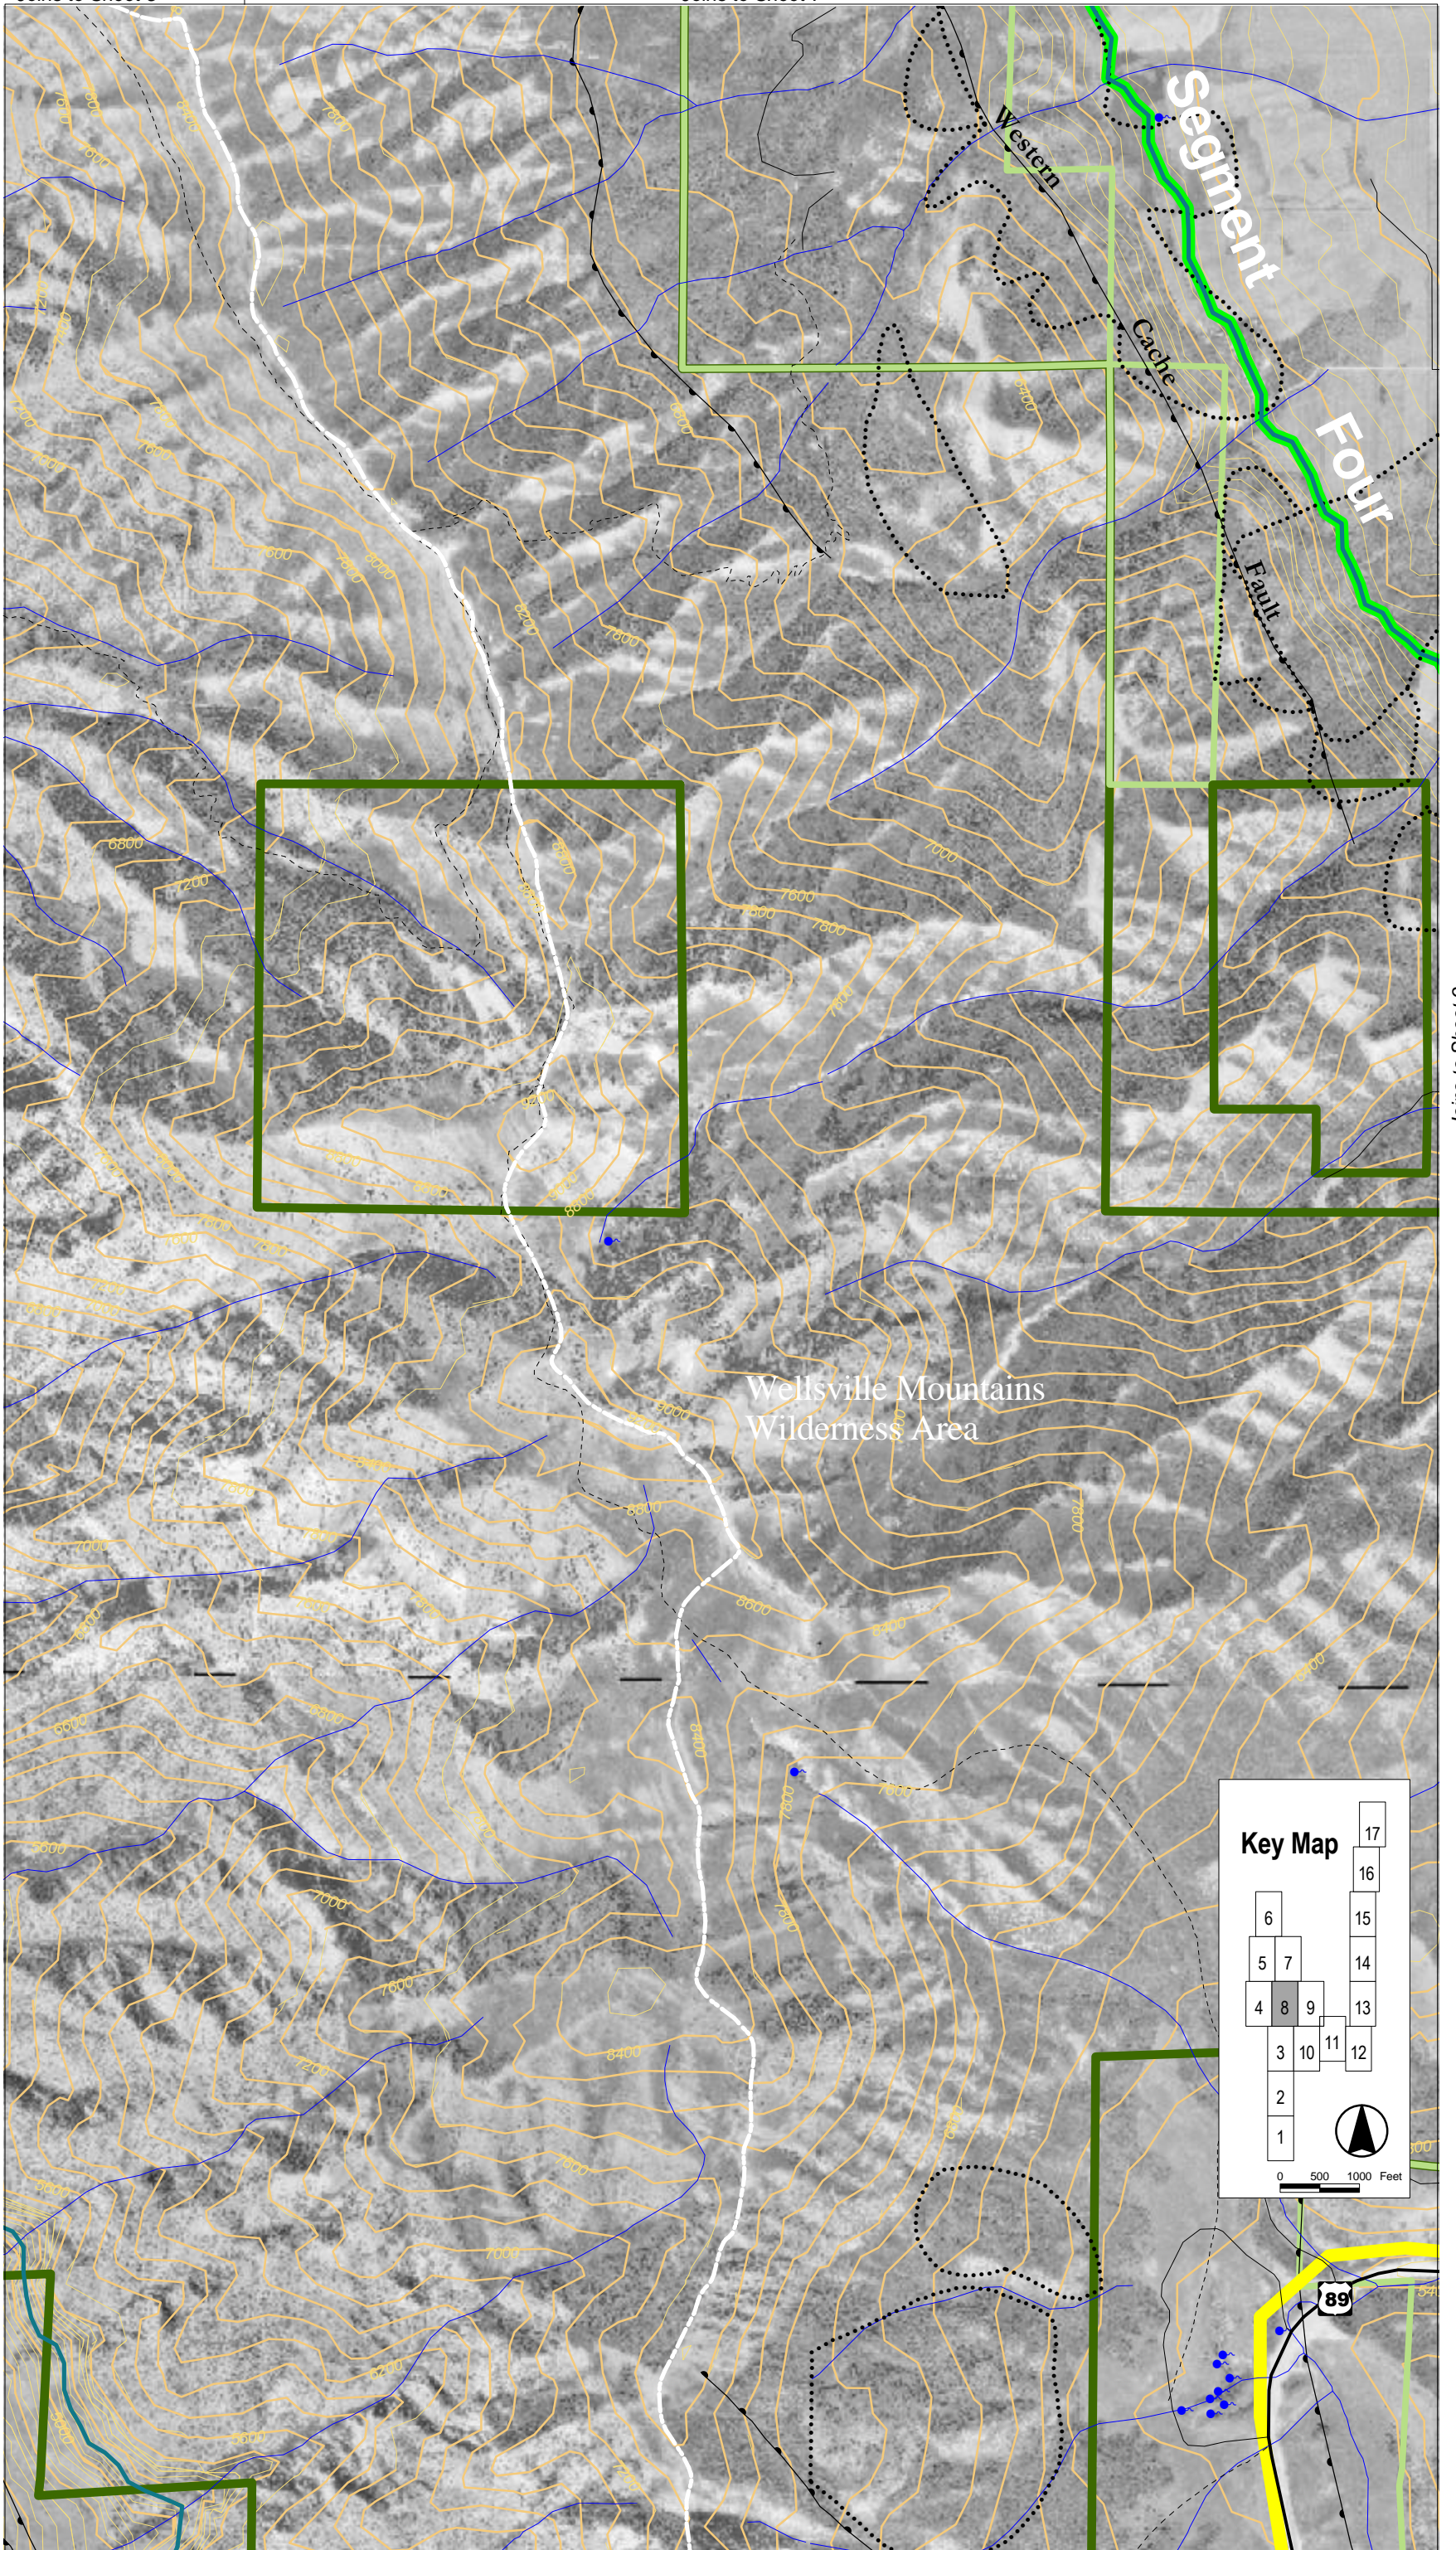

# Segment Five

Joins to Sheet 3

Joins to Sheet 11

**Key Map**

				17
				16
6				15
5	7			14
4	8	9		13
	3	10	11	12
2				
1				

0 500 1000 Feet

No Join

No Join

Joins to Sheet 8

No Join

Joins to Sheet 11

Joins to Sheet 4

Joins to Sheet 9

Wellsville Mountains  
Wilderness Area

Segment

Three

Three Mile Creek

Yonk Spring

Cold Water Spring

Deep Gorge Spring

Segment

Deep Canyon Trail

Mendon

Pioneer Park