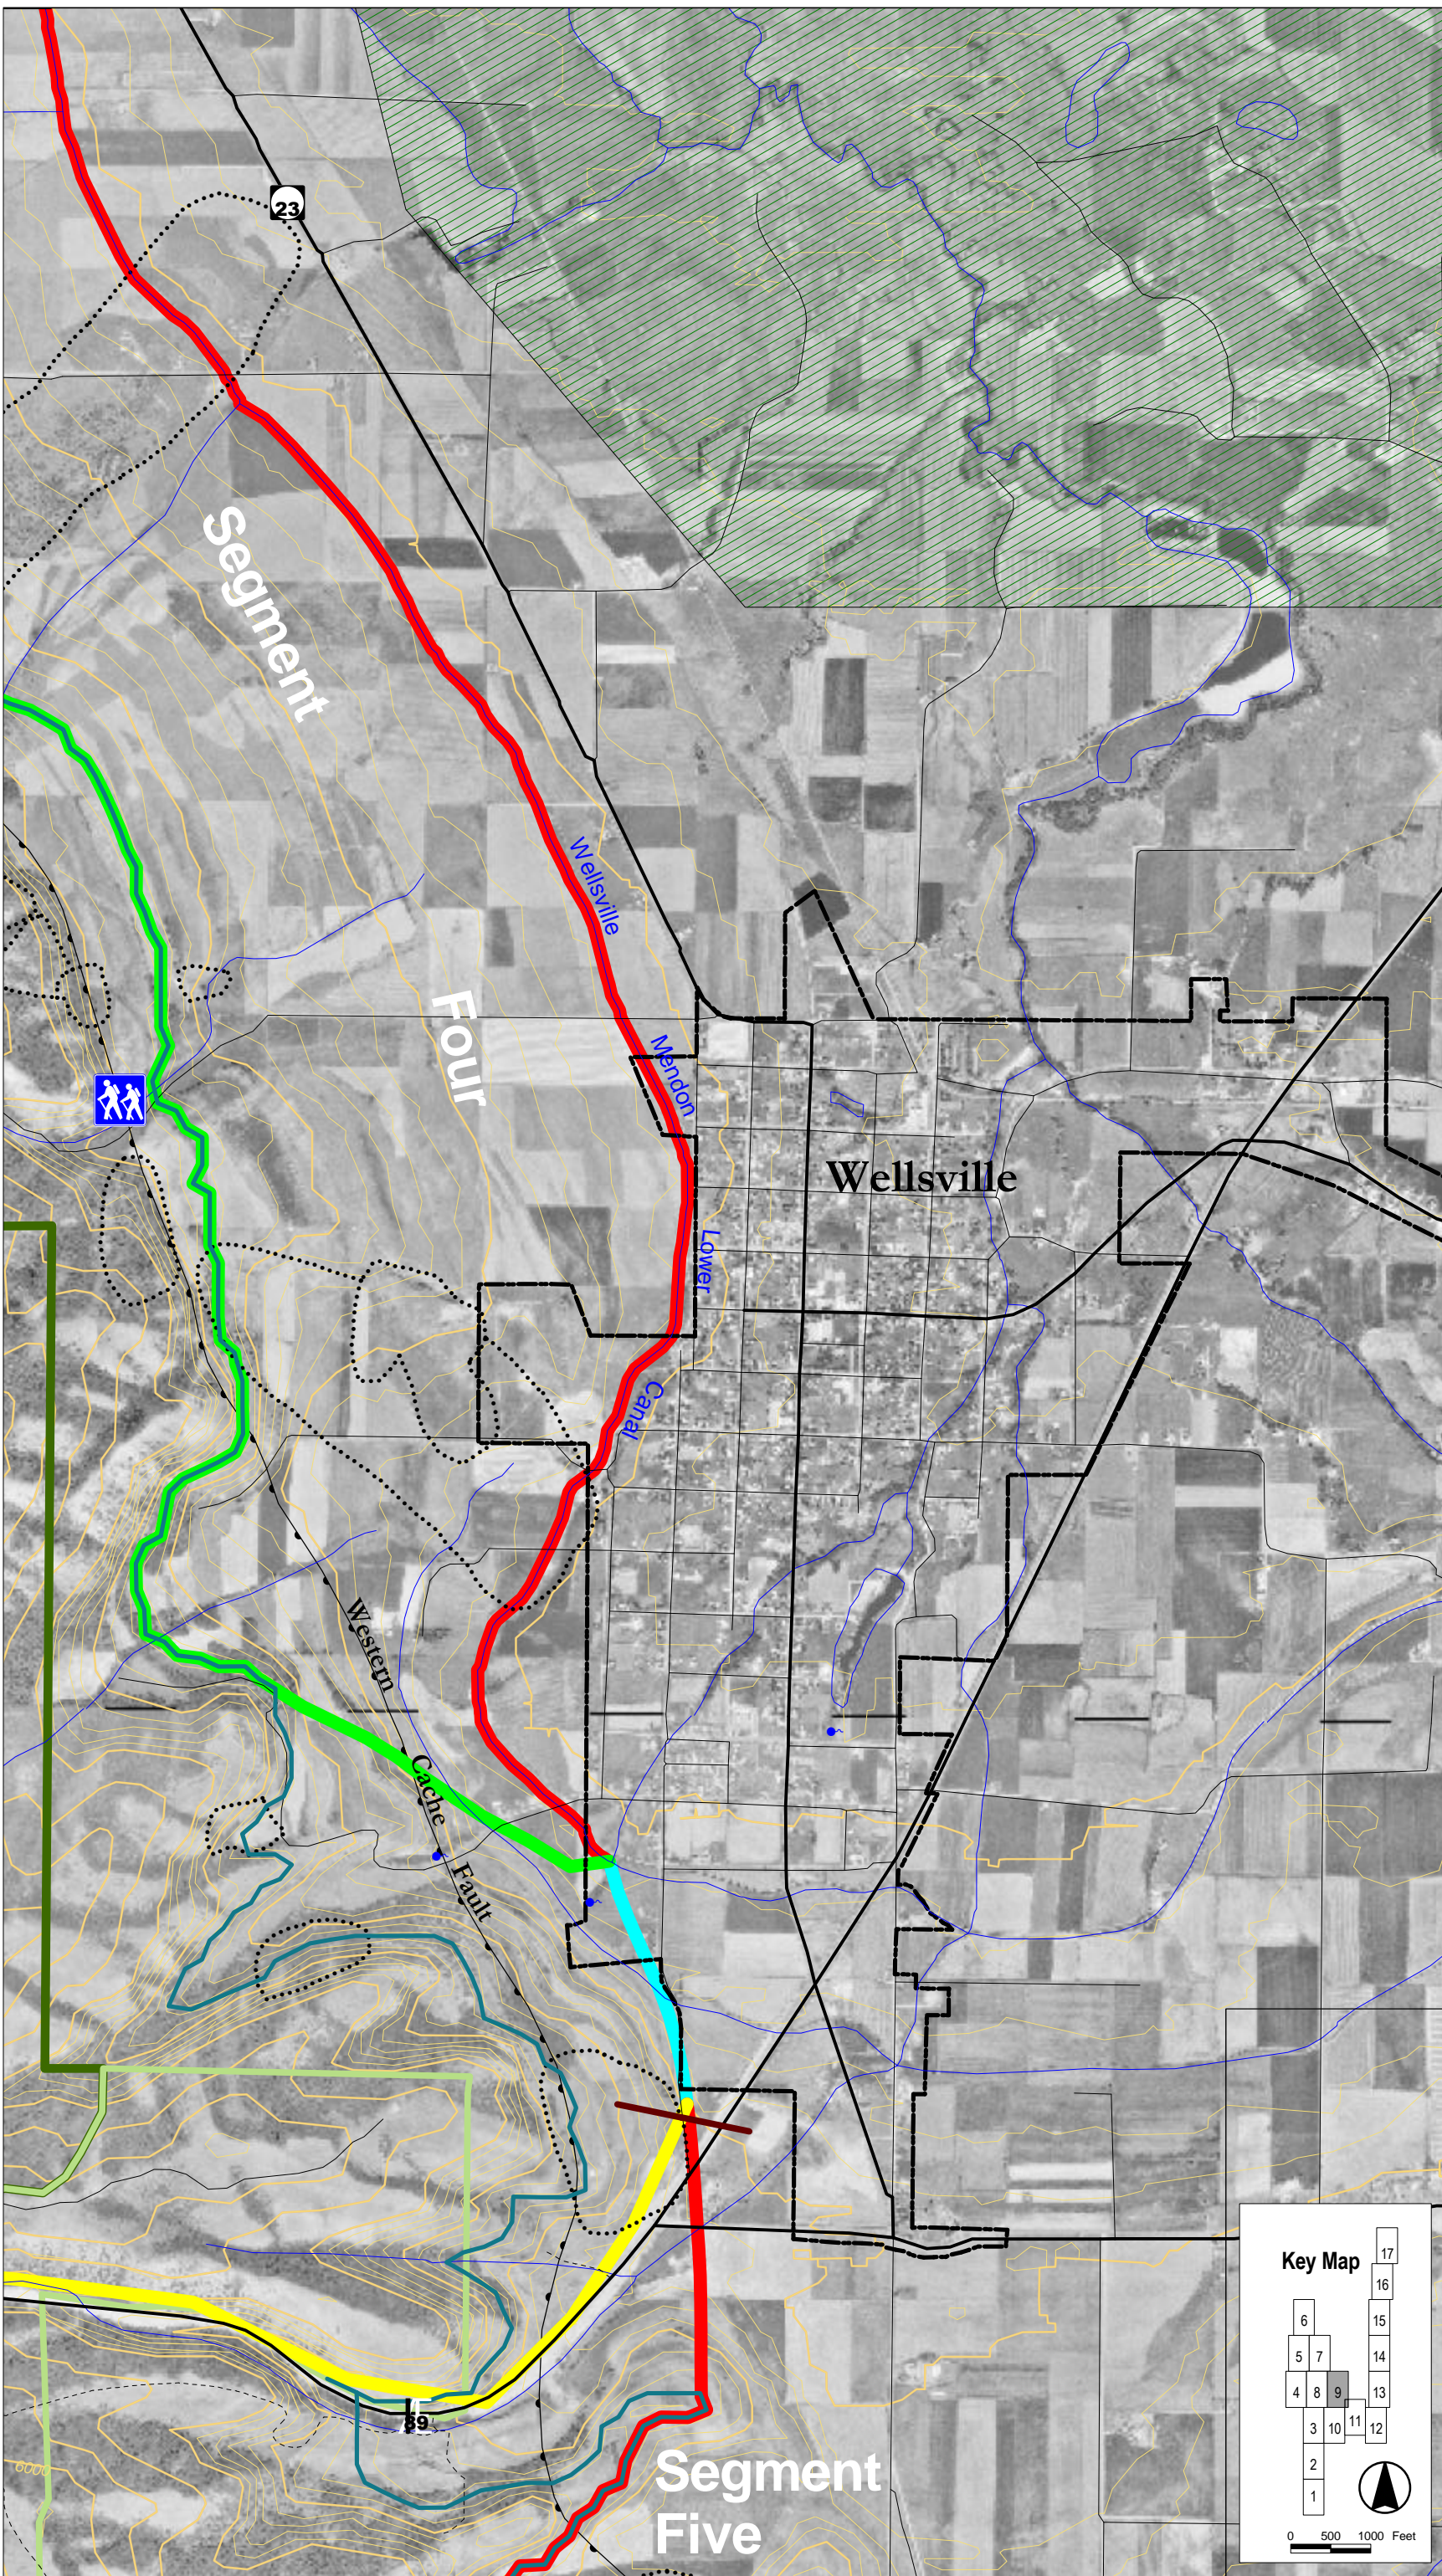

# Segment Five

Joins to Sheet 3

Joins to Sheet 11

**Key Map**

				17
				16
6				15
5	7			14
4	8	9		13
	3	10	11	12
2				
1				

0 500 1000 Feet

No Join

No Join

Joins to Sheet 8

No Join

Joins to Sheet 11

Joins to Sheet 4

Joins to Sheet 9

Wellsville Mountains  
Wilderness Area

Segment

Three

Three Mile Creek

Yonk Spring

Cold Water Spring

Deep Gorge Spring

Segment

Deep Canyon Trail

Mendon

Pioneer Park