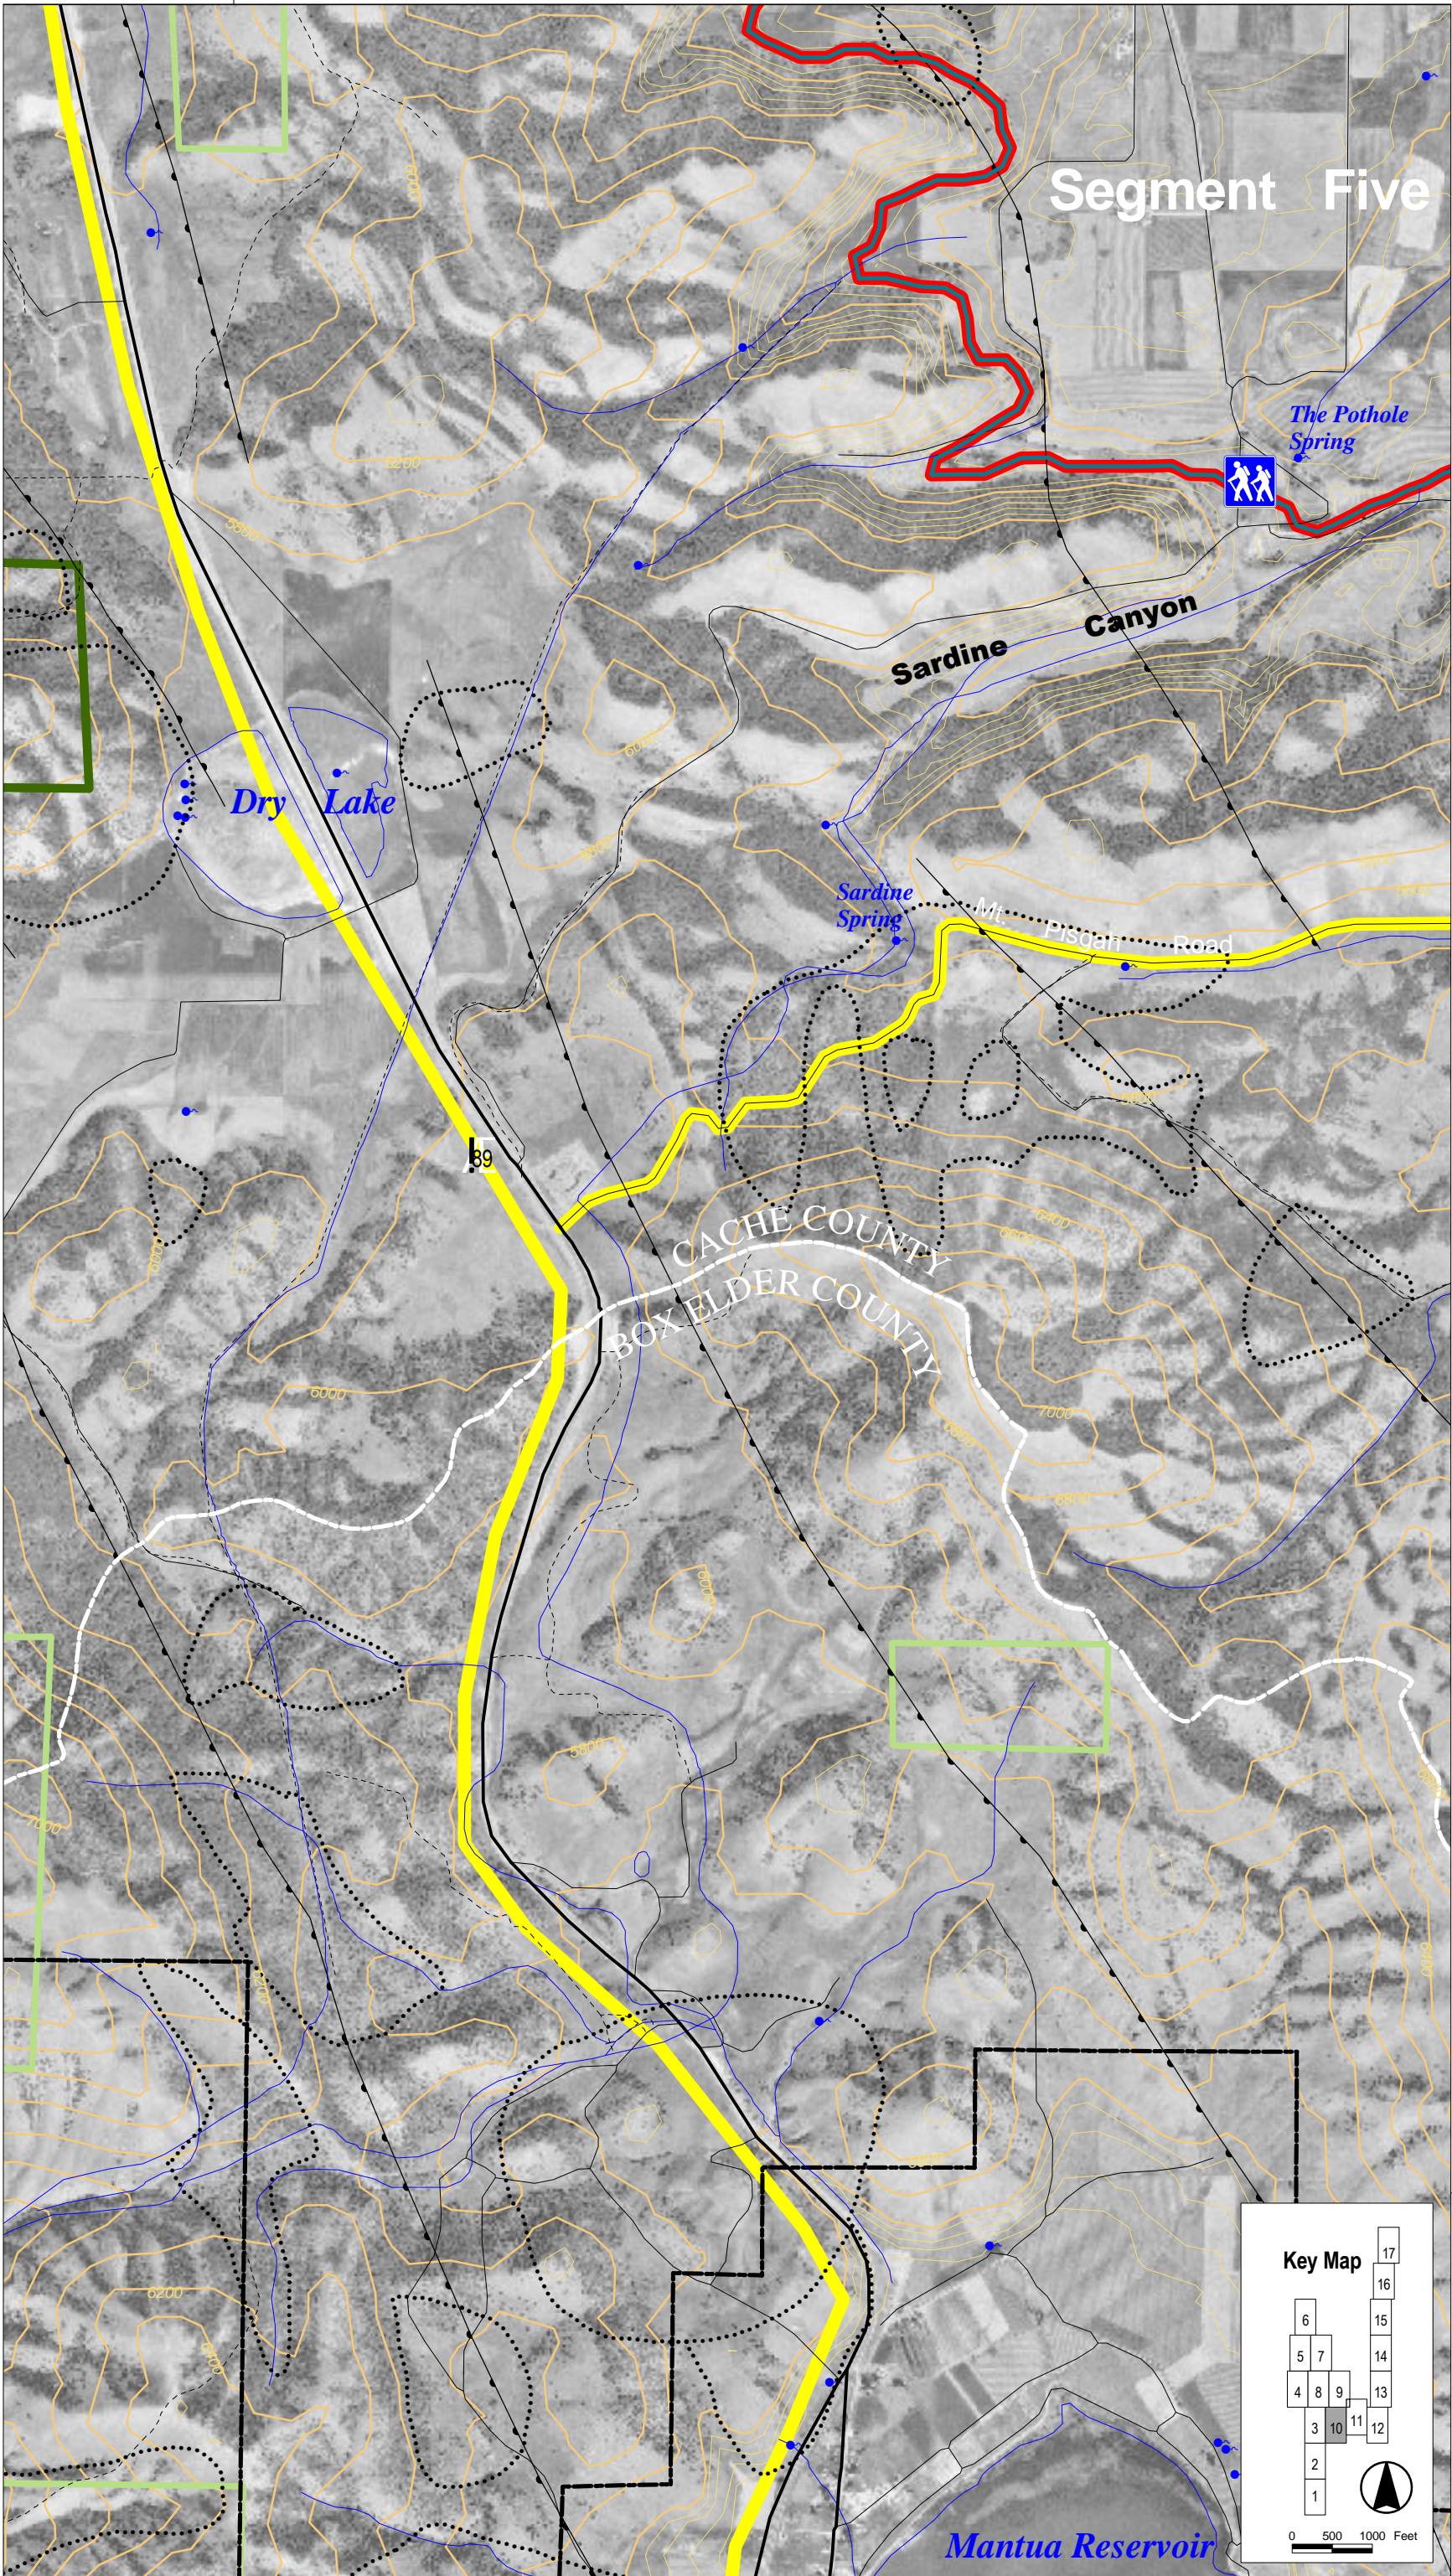

# Segment Five

Hyrum Reservoir State Park

Mt. Pisgah Road

Baxter Ridge

Little Bear River

**Key Map**

				17
				16
6				15
5	7			14
4	8	9		13
	3	10	11	12
2				
1				

0 500 1000 Feet

# Segment Five

Joins to Sheet 3

Joins to Sheet 11

**Key Map**

				17
				16
6				15
5	7			14
4	8	9		13
	3	10	11	12
2				
1				

0 500 1000 Feet

No Join

No Join

Three Mile Creek

Yonk Spring

Cold Water Spring

Deep Gorge Spring

Segment

Deep Canyon Trail

Mendon

Pioneer Park