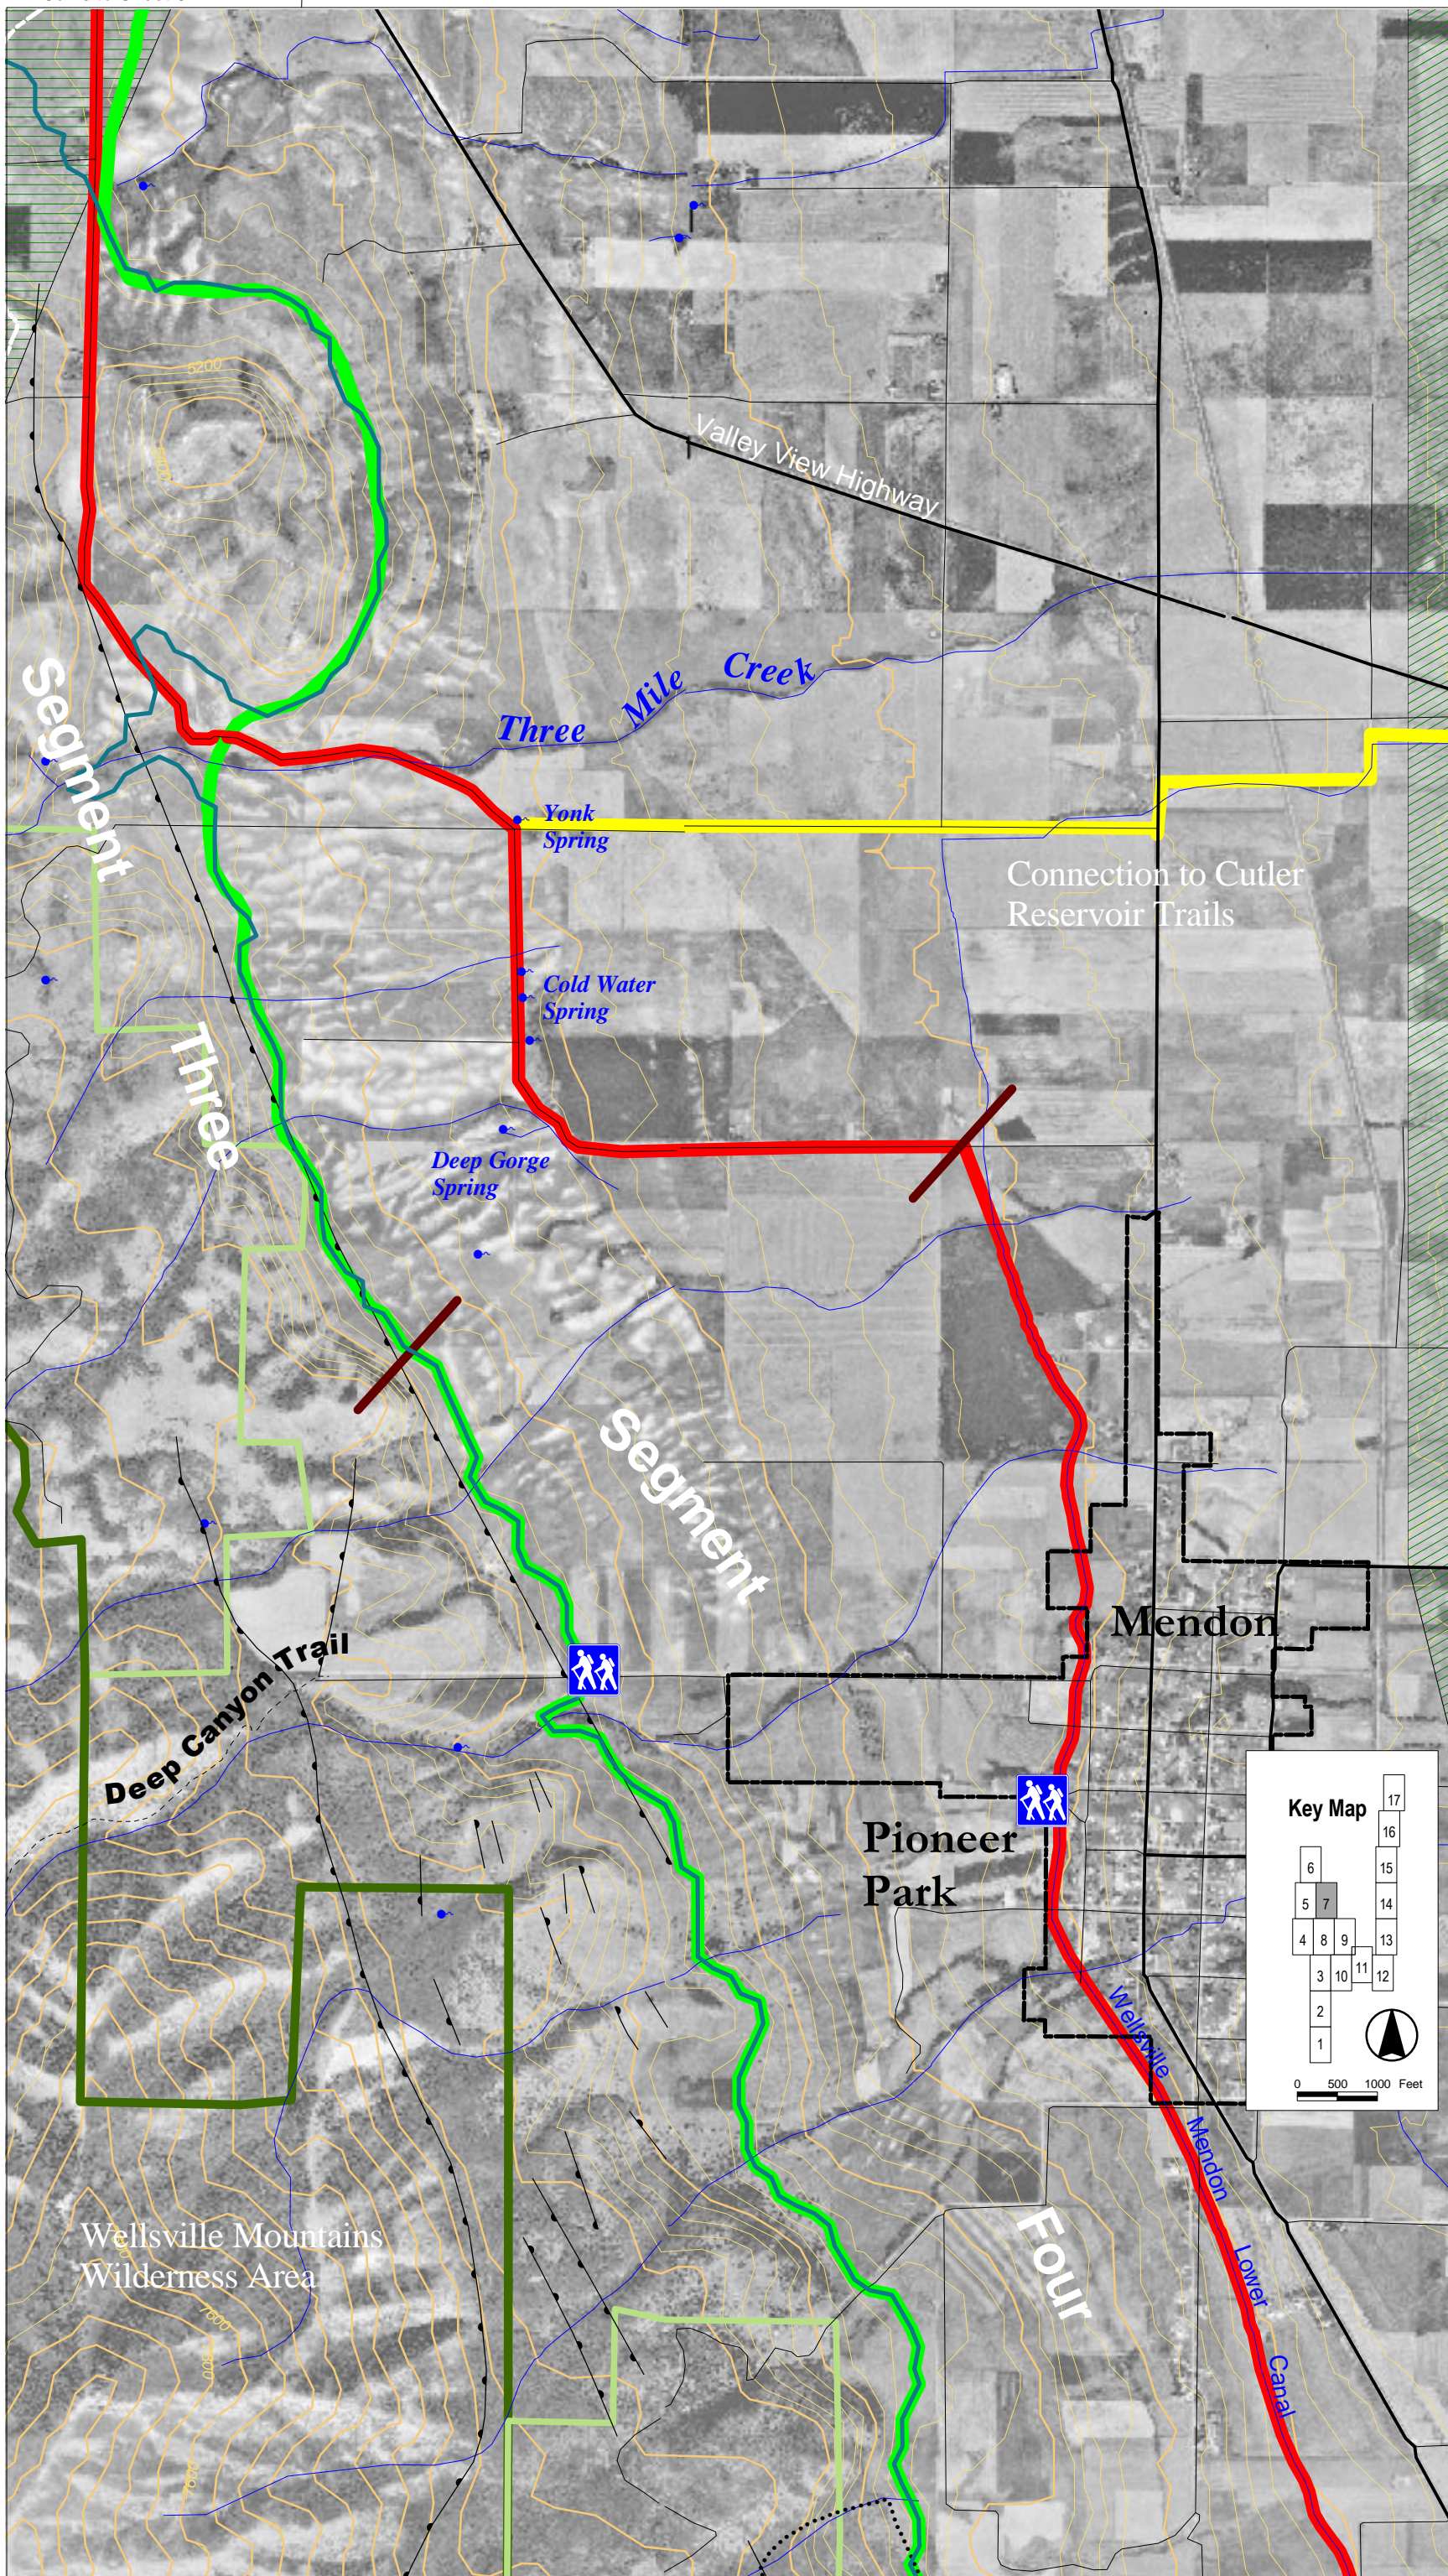

# Segment Five

Joins to Sheet 3

Joins to Sheet 11

**Key Map**

				17
				16
6				15
5	7			14
4	8	9		13
	3	10	11	12
2				
1				

0 500 1000 Feet

No Join

No Join

Joins to Sheet 8

No Join

Joins to Sheet 11

Joins to Sheet 4

Joins to Sheet 9

Wellsville Mountains  
Wilderness Area

Segment

Three

Three Mile Creek

Yonk Spring

Cold Water Spring

Deep Gorge Spring

Segment

Deep Canyon Trail

Mendon

Pioneer Park